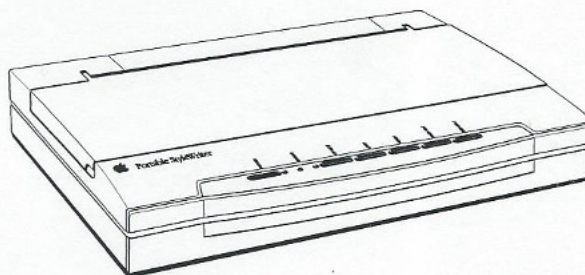

With its light-weight, all-in-one design, the Portable StyleWriter is easy to use anywhere: on the plane, in a conference room, at a hotel, at home, or in the office. It prints in a horizontal or vertical position, so you can use it even in the most confined spaces.

The Portable StyleWriter offers 360-dots-per-inch print resolution, the same high quality provided by the StyleWriter and StyleWriter II printers. Its operation is whisper-quiet, and it works with any PowerBook, PowerBook Duo, or Macintosh computer, using a rechargeable battery or a standard power source.

The Portable StyleWriter comes with 39 TrueType scalable fonts for high-quality text in a wide range of styles and sizes, so your documents print exactly as they appear. And it prints on a wide selection of media, including envelopes, labels, transparencies, and letterhead or plain paper.

To simplify paper handling, a manual paper feeder is built in. And an optional 50-sheet automatic sheet feeder makes it easy to convert your Portable StyleWriter to a full-featured desktop printer.

The Portable StyleWriter is easy to set up and use. Everything you need to get started—including a battery and a battery recharger, ink, fonts, drivers, and printer cables—comes in the box. And it uses the standard StyleWriter ink cartridge, so replacement ink is readily available.