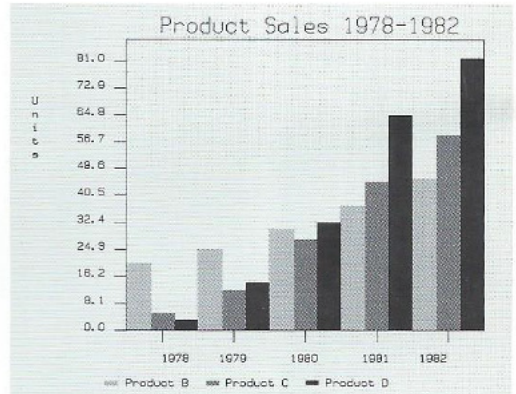

Multiple bar charts are one of the options you'll have with Graph'n'Calc.

The above information was supplied by Desktop Computer Software, Inc. Prices and specifications are subject to change without notice. Graph'n'Calc is a trademark of Desktop Computer Software, Inc. VisiCalc and Desktop Plan are registered trademarks of VisiCorp. Apple is a trademark of Apple Computer, Inc.