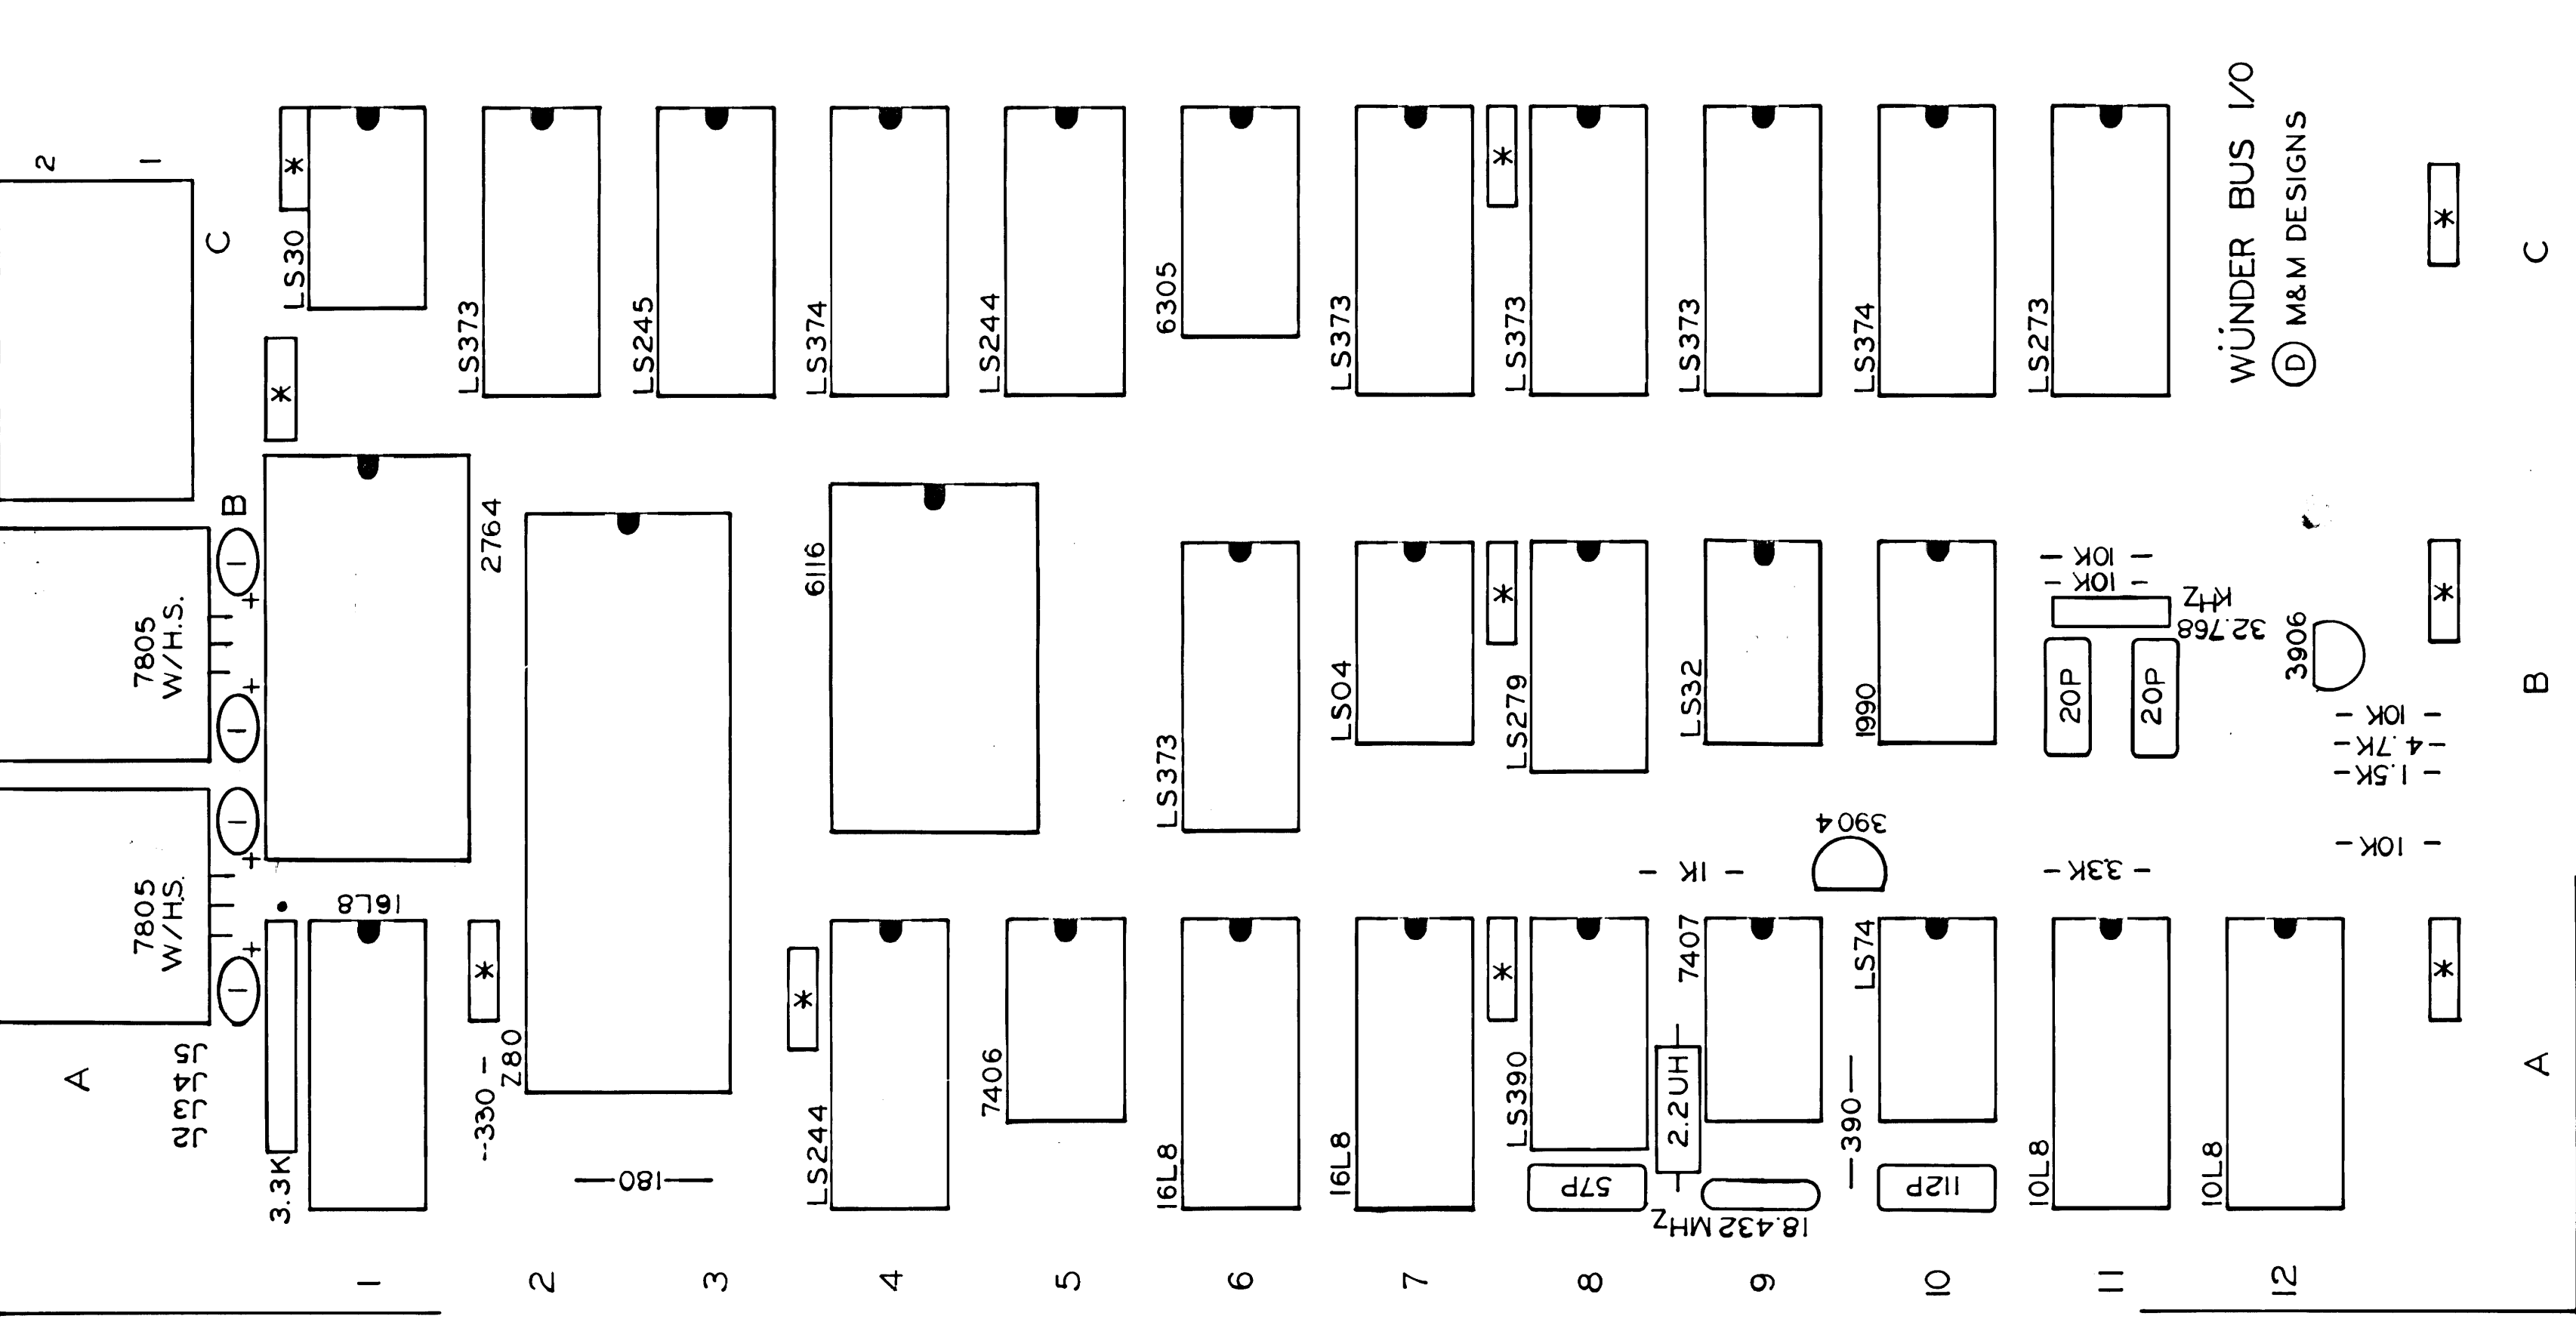

WUNDER BUS I/O COMPONENT SILKSCREEN REV. 1

THINKER TOYS  
 WUNDER BUS I/O  
 COMPONENT SILKSCREEN  
 P.C. DESIGN BY M&M DESIGNS

WUNDER BUS I/O  
 © M&M DESIGNS

A

B

C