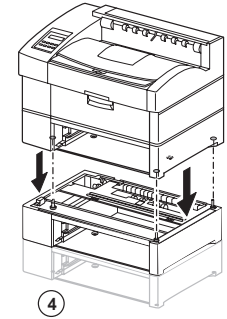

**InfoPrint
20**

4320

Feature Sheets: Installation Instructions for InfoPrint 20 Options

Click on a Title to Select a Feature Sheet

- 500-sheet A4 paper tray
- 500-sheet A3 paper tray
- 500-sheet drawer and A3 paper tray
- 500-sheet drawer and A4 paper tray
- 2000-sheet paper drawer
- Envelope tray
- Duplex unit
- Toner cartridge
- Usage kit
- DRAM SIMM
- Flash/PS/PCL/IPDS SIMM
- Hard disk