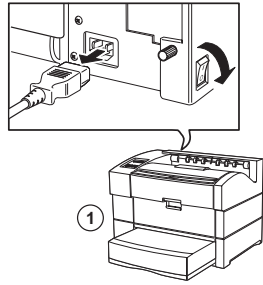

**InfoPrint
20**

4320

Feature Sheets: Installation Instructions for InfoPrint 20 Options

Click on a Title to Select a Feature Sheet

- 500-sheet A4 paper tray
- 500-sheet A3 paper tray
- 500-sheet drawer and A3 paper tray
- 500-sheet drawer and A4 paper tray
- 2000-sheet paper drawer
- Envelope tray
- Duplex unit
- Toner cartridge
- Usage kit
- DRAM SIMM
- Flash/PS/PCL/IPDS SIMM
- Hard disk