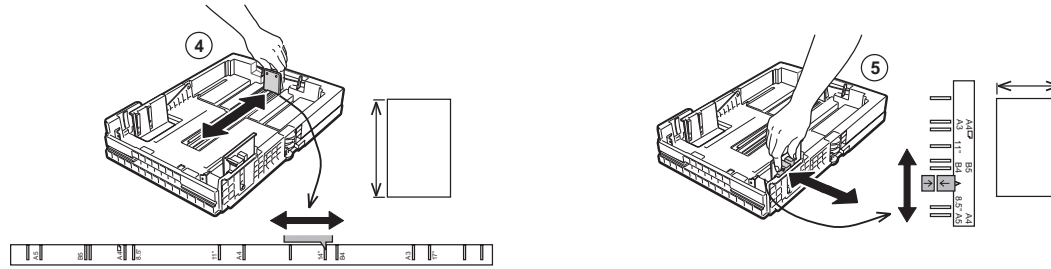

**InfoPrint
20**

4320

Feature Sheets: Installation Instructions for InfoPrint 20 Options

Click on a Title to Select a Feature Sheet

- 500-sheet A4 paper tray
- 500-sheet A3 paper tray
- 500-sheet drawer and A3 paper tray
- 500-sheet drawer and A4 paper tray
- 2000-sheet paper drawer
- Envelope tray
- Duplex unit
- Toner cartridge
- Usage kit
- DRAM SIMM
- Flash/PS/PCL/IPDS SIMM
- Hard disk