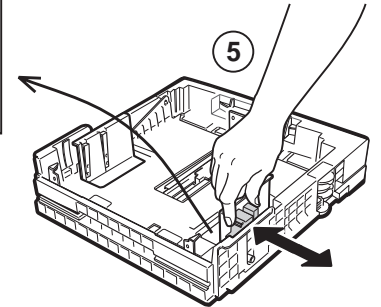

**InfoPrint
20**

4320

Feature Sheets: Installation Instructions for InfoPrint 20 Options

Click on a Title to Select a Feature Sheet

- 500-sheet A4 paper tray
- 500-sheet A3 paper tray
- 500-sheet drawer and A3 paper tray
- 500-sheet drawer and A4 paper tray
- 2000-sheet paper drawer
- Envelope tray
- Duplex unit
- Toner cartridge
- Usage kit
- DRAM SIMM
- Flash/PS/PCL/IPDS SIMM
- Hard disk