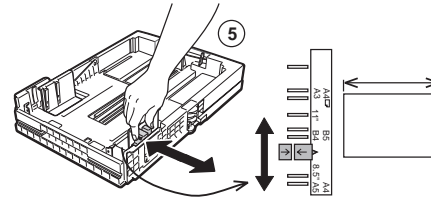

**InfoPrint
20**

4320

Feature Sheets: Installation Instructions for InfoPrint 20 Options

Click on a Title to Select a Feature Sheet

- 500-sheet A4 paper tray
- 500-sheet A3 paper tray
- 500-sheet drawer and A3 paper tray
- 500-sheet drawer and A4 paper tray
- 2000-sheet paper drawer
- Envelope tray
- Duplex unit
- Toner cartridge
- Usage kit
- DRAM SIMM
- Flash/PS/PCL/IPDS SIMM
- Hard disk