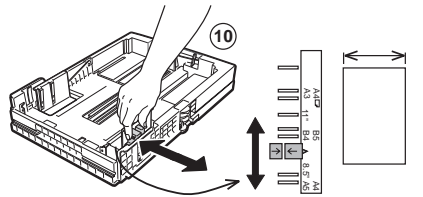

**InfoPrint
20**

4320

Feature Sheets: Installation Instructions for InfoPrint 20 Options

Click on a Title to Select a Feature Sheet

- 500-sheet A4 paper tray
- 500-sheet A3 paper tray
- 500-sheet drawer and A3 paper tray
- 500-sheet drawer and A4 paper tray
- 2000-sheet paper drawer
- Envelope tray
- Duplex unit
- Toner cartridge
- Usage kit
- DRAM SIMM
- Flash/PS/PCL/IPDS SIMM
- Hard disk