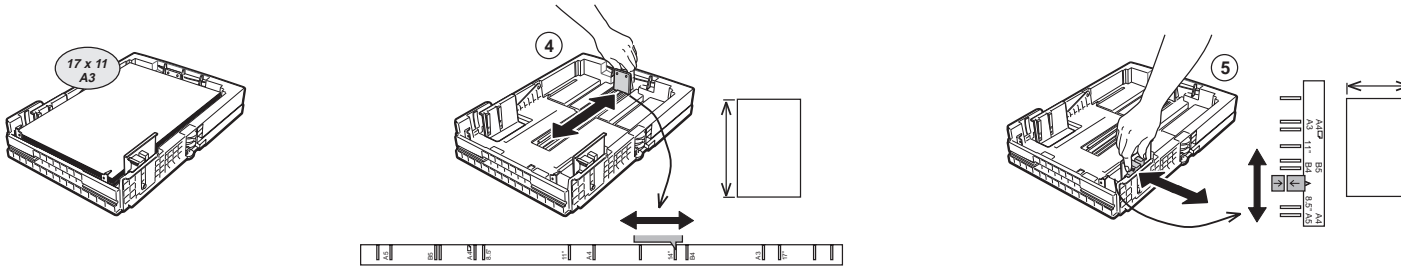

**InfoPrint
20**

4320

Feature Sheets: Installation Instructions for InfoPrint 20 Options

Click on a Title to Select a Feature Sheet

- 500-sheet A4 paper tray
- 500-sheet A3 paper tray
- 500-sheet drawer and A3 paper tray
- 500-sheet drawer and A4 paper tray
- 2000-sheet paper drawer
- Envelope tray
- Duplex unit
- Toner cartridge
- Usage kit
- DRAM SIMM
- Flash/PS/PCL/IPDS SIMM
- Hard disk