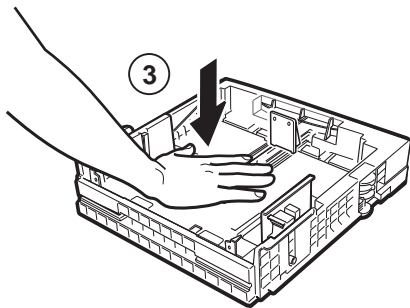

**InfoPrint
20**

4320

Feature Sheets: Installation Instructions for InfoPrint 20 Options

Click on a Title to Select a Feature Sheet

- 500-sheet A4 paper tray
- 500-sheet A3 paper tray
- 500-sheet drawer and A3 paper tray
- 500-sheet drawer and A4 paper tray
- 2000-sheet paper drawer
- Envelope tray
- Duplex unit
- Toner cartridge
- Usage kit
- DRAM SIMM
- Flash/PS/PCL/IPDS SIMM
- Hard disk