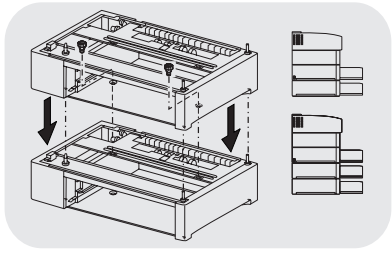

**InfoPrint
20**

4320

Feature Sheets: Installation Instructions for InfoPrint 20 Options

Click on a Title to Select a Feature Sheet

- 500-sheet A4 paper tray
- 500-sheet A3 paper tray
- 500-sheet drawer and A3 paper tray
- 500-sheet drawer and A4 paper tray
- 2000-sheet paper drawer
- Envelope tray
- Duplex unit
- Toner cartridge
- Usage kit
- DRAM SIMM
- Flash/PS/PCL/IPDS SIMM
- Hard disk