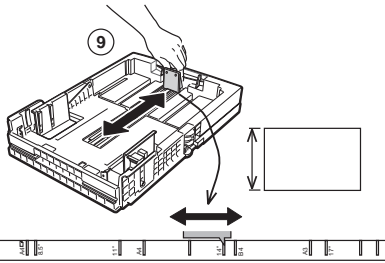

**InfoPrint
20**

4320

Feature Sheets: Installation Instructions for InfoPrint 20 Options

Click on a Title to Select a Feature Sheet

- 500-sheet A4 paper tray
- 500-sheet A3 paper tray
- 500-sheet drawer and A3 paper tray
- 500-sheet drawer and A4 paper tray
- 2000-sheet paper drawer
- Envelope tray
- Duplex unit
- Toner cartridge
- Usage kit
- DRAM SIMM
- Flash/PS/PCL/IPDS SIMM
- Hard disk