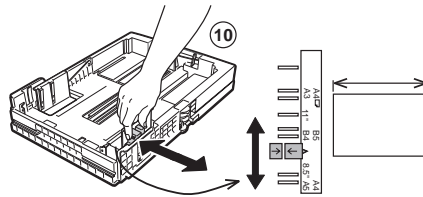

**InfoPrint
20**

4320

Feature Sheets: Installation Instructions for InfoPrint 20 Options

Click on a Title to Select a Feature Sheet

- 500-sheet A4 paper tray
- 500-sheet A3 paper tray
- 500-sheet drawer and A3 paper tray
- 500-sheet drawer and A4 paper tray
- 2000-sheet paper drawer
- Envelope tray
- Duplex unit
- Toner cartridge
- Usage kit
- DRAM SIMM
- Flash/PS/PCL/IPDS SIMM
- Hard disk