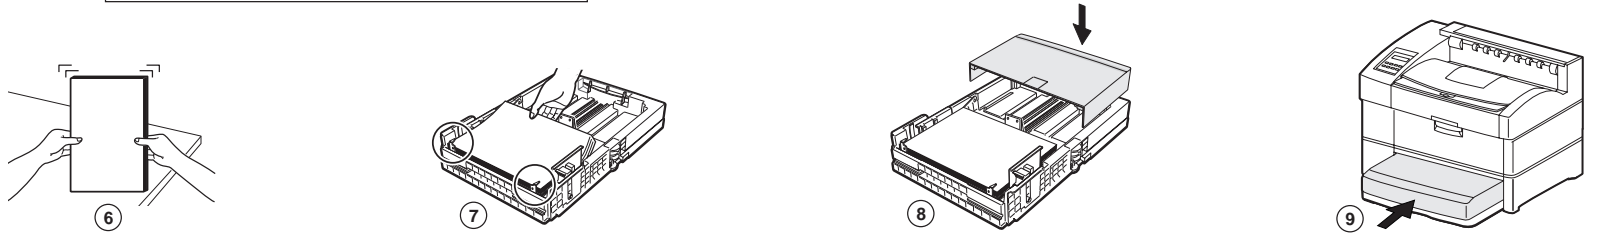

**InfoPrint
20**

4320

Feature Sheets: Installation Instructions for InfoPrint 20 Options

Click on a Title to Select a Feature Sheet

- 500-sheet A4 paper tray
- 500-sheet A3 paper tray
- 500-sheet drawer and A3 paper tray
- 500-sheet drawer and A4 paper tray
- 2000-sheet paper drawer
- Envelope tray
- Duplex unit
- Toner cartridge
- Usage kit
- DRAM SIMM
- Flash/PS/PCL/IPDS SIMM
- Hard disk