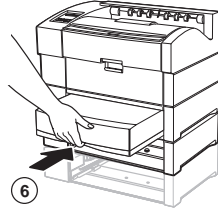

**InfoPrint
20**

4320

Feature Sheets: Installation Instructions for InfoPrint 20 Options

Click on a Title to Select a Feature Sheet

- 500-sheet A4 paper tray
- 500-sheet A3 paper tray
- 500-sheet drawer and A3 paper tray
- 500-sheet drawer and A4 paper tray
- 2000-sheet paper drawer
- Envelope tray
- Duplex unit
- Toner cartridge
- Usage kit
- DRAM SIMM
- Flash/PS/PCL/IPDS SIMM
- Hard disk