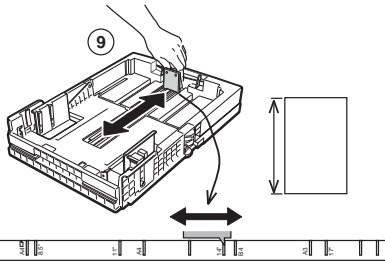

**InfoPrint
20**

4320

Feature Sheets: Installation Instructions for InfoPrint 20 Options

Click on a Title to Select a Feature Sheet

- 500-sheet A4 paper tray
- 500-sheet A3 paper tray
- 500-sheet drawer and A3 paper tray
- 500-sheet drawer and A4 paper tray
- 2000-sheet paper drawer
- Envelope tray
- Duplex unit
- Toner cartridge
- Usage kit
- DRAM SIMM
- Flash/PS/PCL/IPDS SIMM
- Hard disk