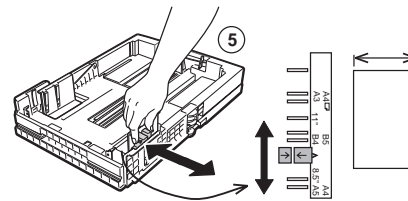

**InfoPrint
20**

4320

Feature Sheets: Installation Instructions for InfoPrint 20 Options

Click on a Title to Select a Feature Sheet

- 500-sheet A4 paper tray
- 500-sheet A3 paper tray
- 500-sheet drawer and A3 paper tray
- 500-sheet drawer and A4 paper tray
- 2000-sheet paper drawer
- Envelope tray
- Duplex unit
- Toner cartridge
- Usage kit
- DRAM SIMM
- Flash/PS/PCL/IPDS SIMM
- Hard disk