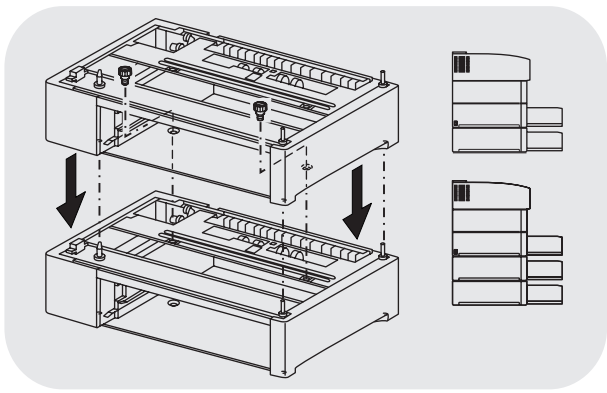

**InfoPrint
20**

4320

Feature Sheets: Installation Instructions for InfoPrint 20 Options

Click on a Title to Select a Feature Sheet

- 500-sheet A4 paper tray
- 500-sheet A3 paper tray
- 500-sheet drawer and A3 paper tray
- 500-sheet drawer and A4 paper tray
- 2000-sheet paper drawer
- Envelope tray
- Duplex unit
- Toner cartridge
- Usage kit
- DRAM SIMM
- Flash/PS/PCL/IPDS SIMM
- Hard disk