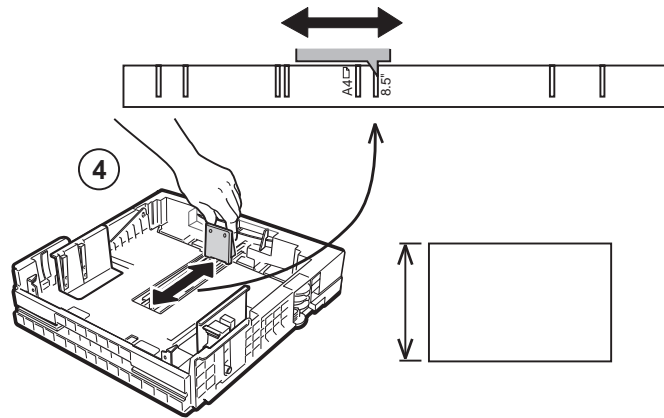

**InfoPrint
20**

4320

Feature Sheets: Installation Instructions for InfoPrint 20 Options

Click on a Title to Select a Feature Sheet

- 500-sheet A4 paper tray
- 500-sheet A3 paper tray
- 500-sheet drawer and A3 paper tray
- 500-sheet drawer and A4 paper tray
- 2000-sheet paper drawer
- Envelope tray
- Duplex unit
- Toner cartridge
- Usage kit
- DRAM SIMM
- Flash/PS/PCL/IPDS SIMM
- Hard disk