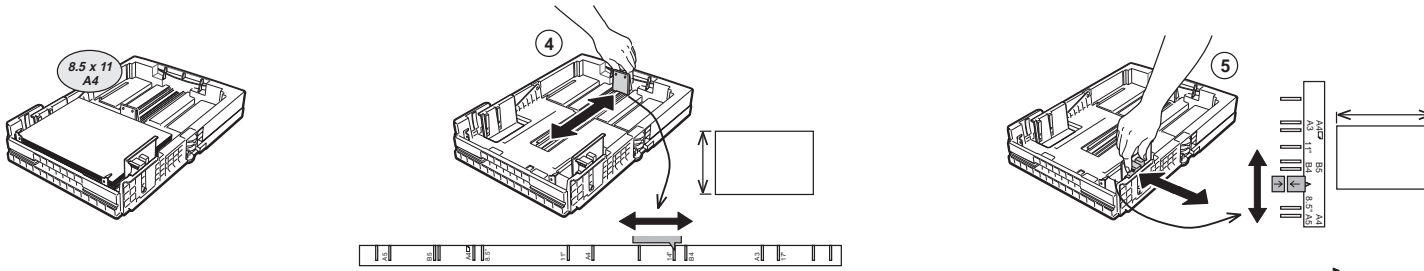

**InfoPrint
20**

4320

Feature Sheets: Installation Instructions for InfoPrint 20 Options

Click on a Title to Select a Feature Sheet

- 500-sheet A4 paper tray
- 500-sheet A3 paper tray
- 500-sheet drawer and A3 paper tray
- 500-sheet drawer and A4 paper tray
- 2000-sheet paper drawer
- Envelope tray
- Duplex unit
- Toner cartridge
- Usage kit
- DRAM SIMM
- Flash/PS/PCL/IPDS SIMM
- Hard disk