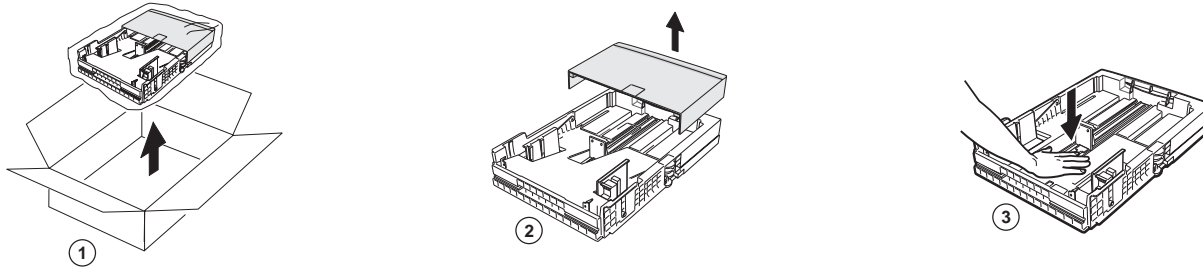

**InfoPrint
20**

4320

Feature Sheets: Installation Instructions for InfoPrint 20 Options

Click on a Title to Select a Feature Sheet

- 500-sheet A4 paper tray
- 500-sheet A3 paper tray
- 500-sheet drawer and A3 paper tray
- 500-sheet drawer and A4 paper tray
- 2000-sheet paper drawer
- Envelope tray
- Duplex unit
- Toner cartridge
- Usage kit
- DRAM SIMM
- Flash/PS/PCL/IPDS SIMM
- Hard disk