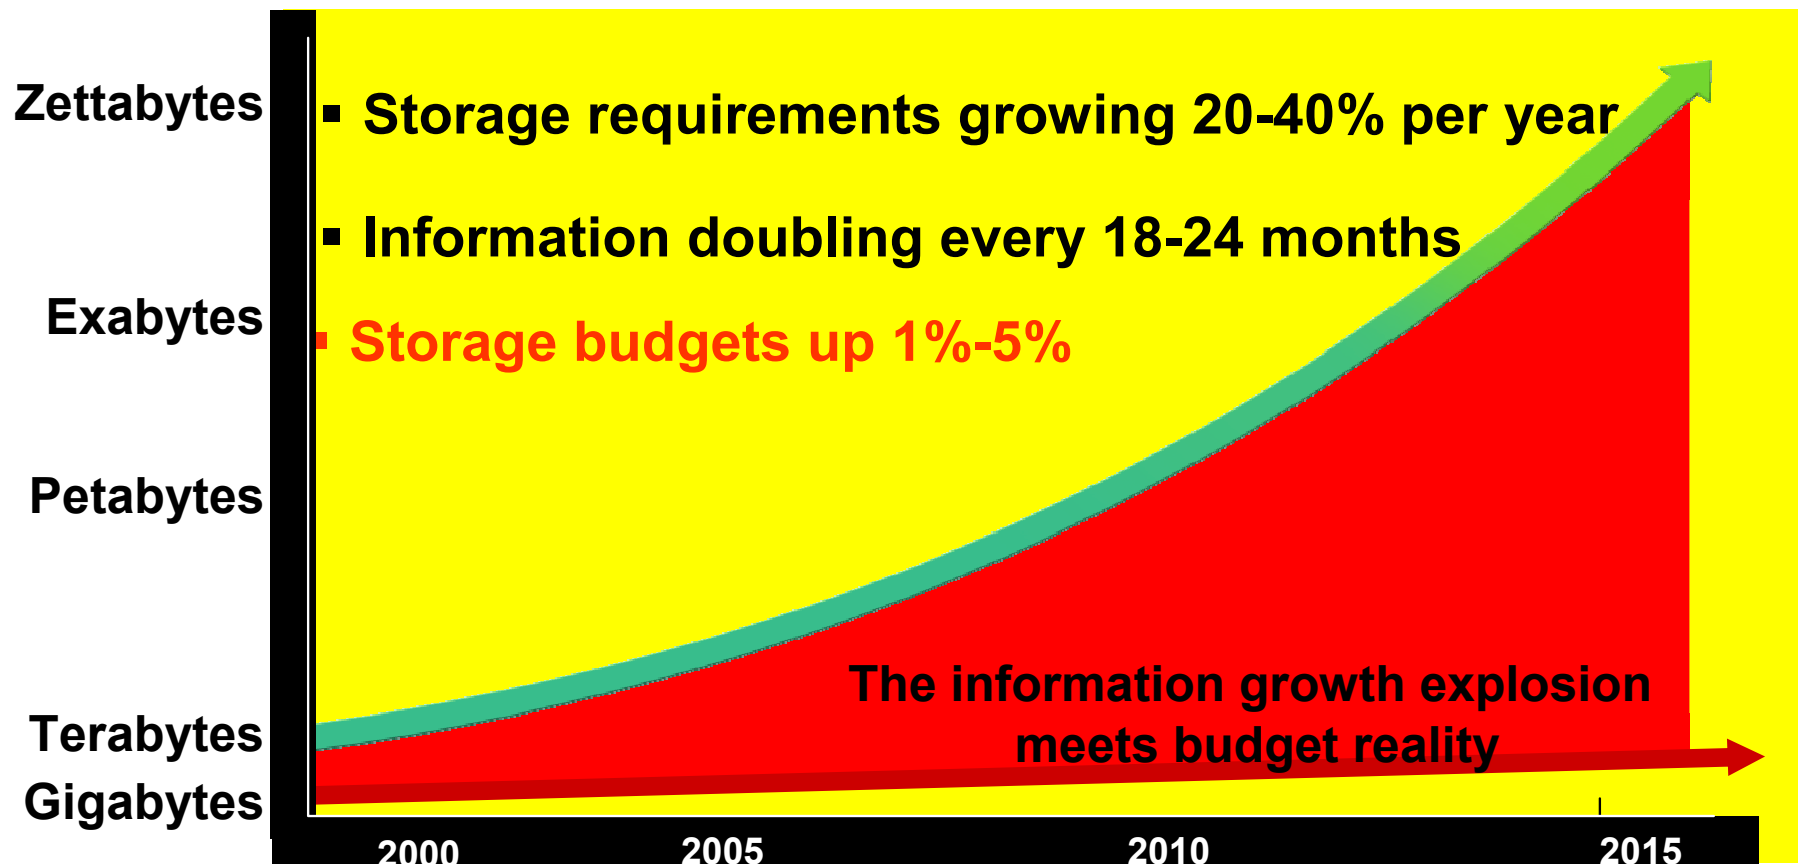

Instrumented

Interconnected

Intelligent

The World's Digital Data Starts Here - 1956

Smarter Computing

The Era of Insight for Discovery

- Created by the integration of Big data in Optimized systems, managed as a Cloud
- Applied to deliver new insights and drive innovation
- Twice the capacity for service on a flat budget

Something You Will Have Seen Before

Something You May Not Have Seen Before

“It’s not how fast you go along the straights, It’s how you handle the curves”

Trends in Disk Design vs Big Data

- Mix drive types in Enterprise (Big Data has Variety)
- Slow DOWN to get Capacity UP (Big Data has Volume)
- But...Speed UP to keep up access data (Big Data has Velocity)
 - Stroke Drives (waste) OR Solid State Devices (cost)
- And keep it incorruptible (Big Data has to have Veracity)
 - Use RAID (waste) and keep it forever! (waste never stops!)
- Plus: Get Bigger to Save money
 - Power, Cooling, Real Estate
 -and just to keep up with data growth