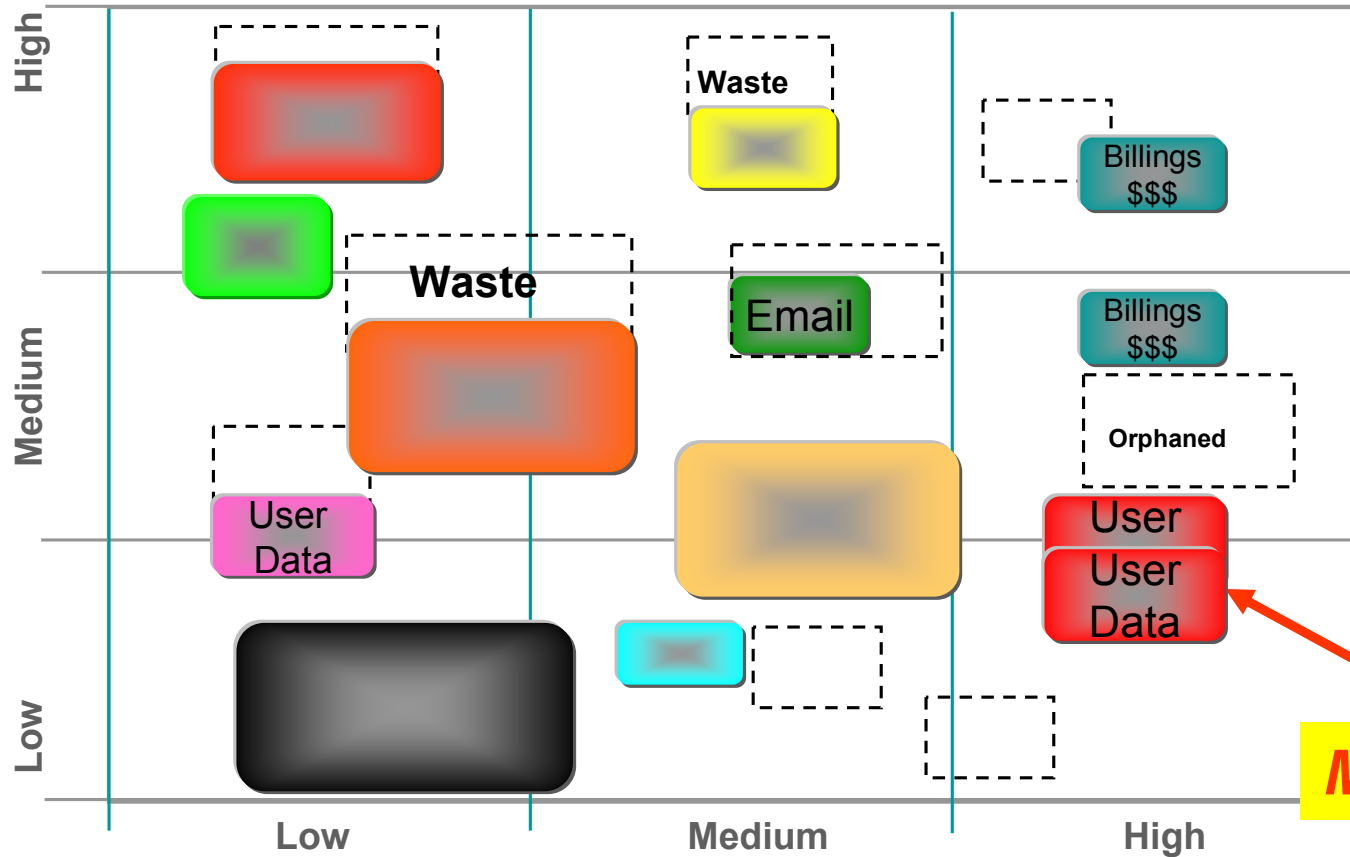

Instrumented

Interconnected

Intelligent

The World's Digital Data Starts Here - 1956

Smarter Computing

The Era of Insight for Discovery

- Created by the integration of Big data in Optimized systems, managed as a Cloud
- Applied to deliver new insights and drive innovation
- Twice the capacity for service on a flat budget

Something You Will Have Seen Before

Something You May Not Have Seen Before

“It’s not how fast you go along the straights, It’s how you handle the curves”

Trends in Disk Design vs Big Data

- Mix drive types in Enterprise (Big Data has Variety)
- Slow DOWN to get Capacity UP (Big Data has Volume)
- But...Speed UP to keep up access data (Big Data has Velocity)
 - Stroke Drives (waste) OR Solid State Devices (cost)
- And keep it incorruptible (Big Data has to have Veracity)
 - Use RAID (waste) and keep it forever! (waste never stops!)
- Plus: Get Bigger to Save money
 - Power, Cooling, Real Estate
 -and just to keep up with data growth

A Typical Storage Estate

Value of Data

Misclassified

Complexity of Infrastructure

Optimized Storage Estate

“The significant problems we face cannot be solved with the same level of thinking that created them.”