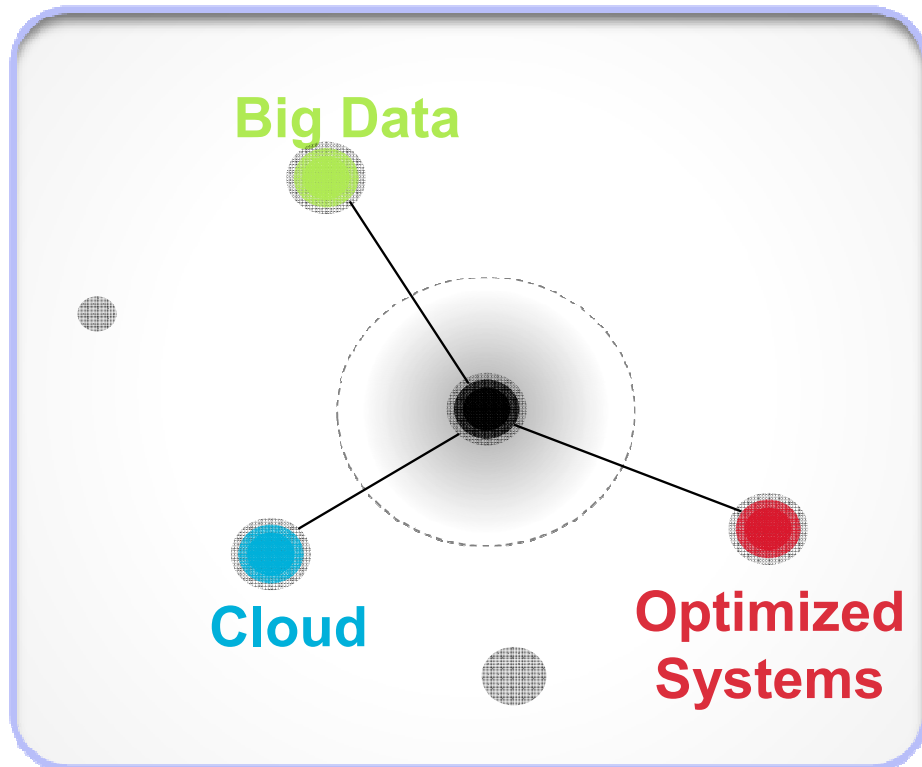

Pulse

IBM SolutionsConnect 2013

Storage Infrastructure Optimization

Preparing Your Enterprise For An Era Of Big Data

June 13th 2013

*Rick Terry
Storage Infrastructure Optimization
IBM Growth Markets Unit*

The World of today

Instrumented

Interconnected

Intelligent

The World's Digital Data Starts Here - 1956

Smarter Computing

The Era of Insight for Discovery

- Created by the integration of Big data in Optimized systems, managed as a Cloud
- Applied to deliver new insights and drive innovation
- Twice the capacity for service on a flat budget

Something You Will Have Seen Before

Something You May Not Have Seen Before

“It’s not how fast you go along the straights, It’s how you handle the curves”

Trends in Disk Design vs Big Data

- Mix drive types in Enterprise (Big Data has Variety)
- Slow DOWN to get Capacity UP (Big Data has Volume)
- But...Speed UP to keep up access data (Big Data has Velocity)
 - Stroke Drives (waste) OR Solid State Devices (cost)
- And keep it incorruptible (Big Data has to have Veracity)
 - Use RAID (waste) and keep it forever! (waste never stops!)
- Plus: Get Bigger to Save money
 - Power, Cooling, Real Estate
 -and just to keep up with data growth