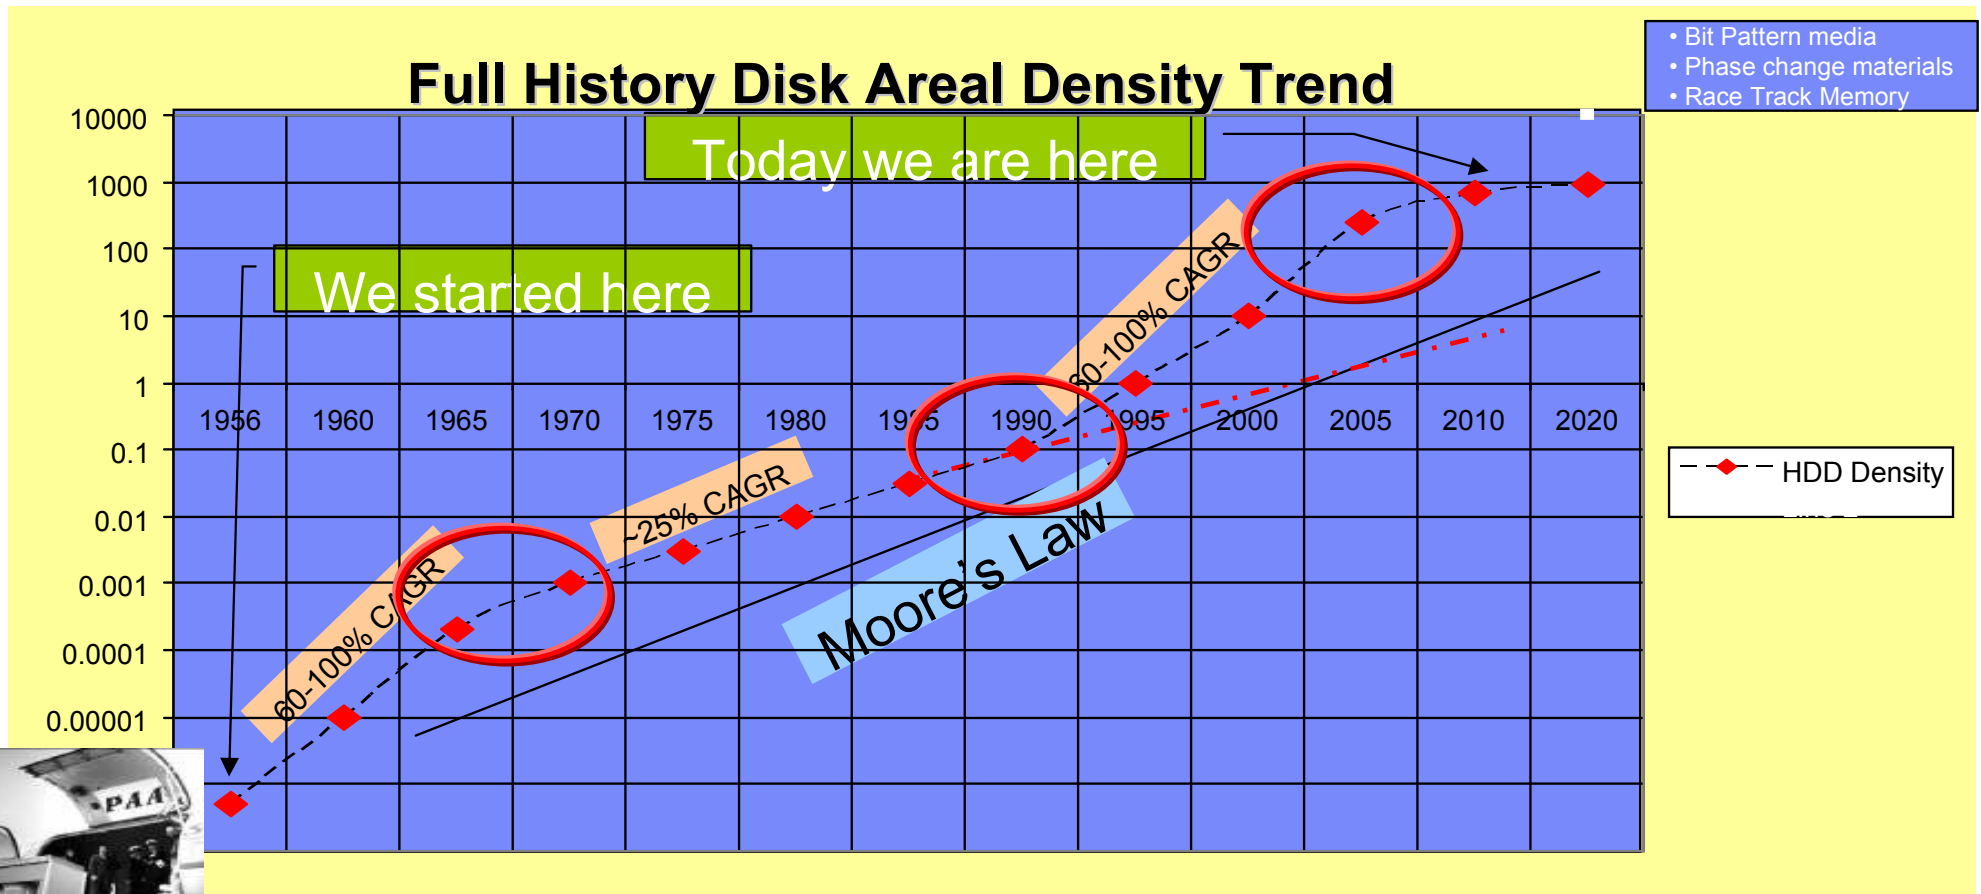

Instrumented

Interconnected

Intelligent

The World's Digital Data Starts Here - 1956

Smarter Computing

The Era of Insight for Discovery

- Created by the integration of Big data in Optimized systems, managed as a Cloud
- Applied to deliver new insights and drive innovation
- Twice the capacity for service on a flat budget

Something You Will Have Seen Before

Something You May Not Have Seen Before

“It’s not how fast you go along the straights, It’s how you handle the curves”

Trends in Disk Design vs Big Data

- Mix drive types in Enterprise (Big Data has Variety)
- Slow DOWN to get Capacity UP (Big Data has Volume)
- But...Speed UP to keep up access data (Big Data has Velocity)
 - Stroke Drives (waste) OR Solid State Devices (cost)
- And keep it incorruptible (Big Data has to have Veracity)
 - Use RAID (waste) and keep it forever! (waste never stops!)
- Plus: Get Bigger to Save money
 - Power, Cooling, Real Estate
 -and just to keep up with data growth