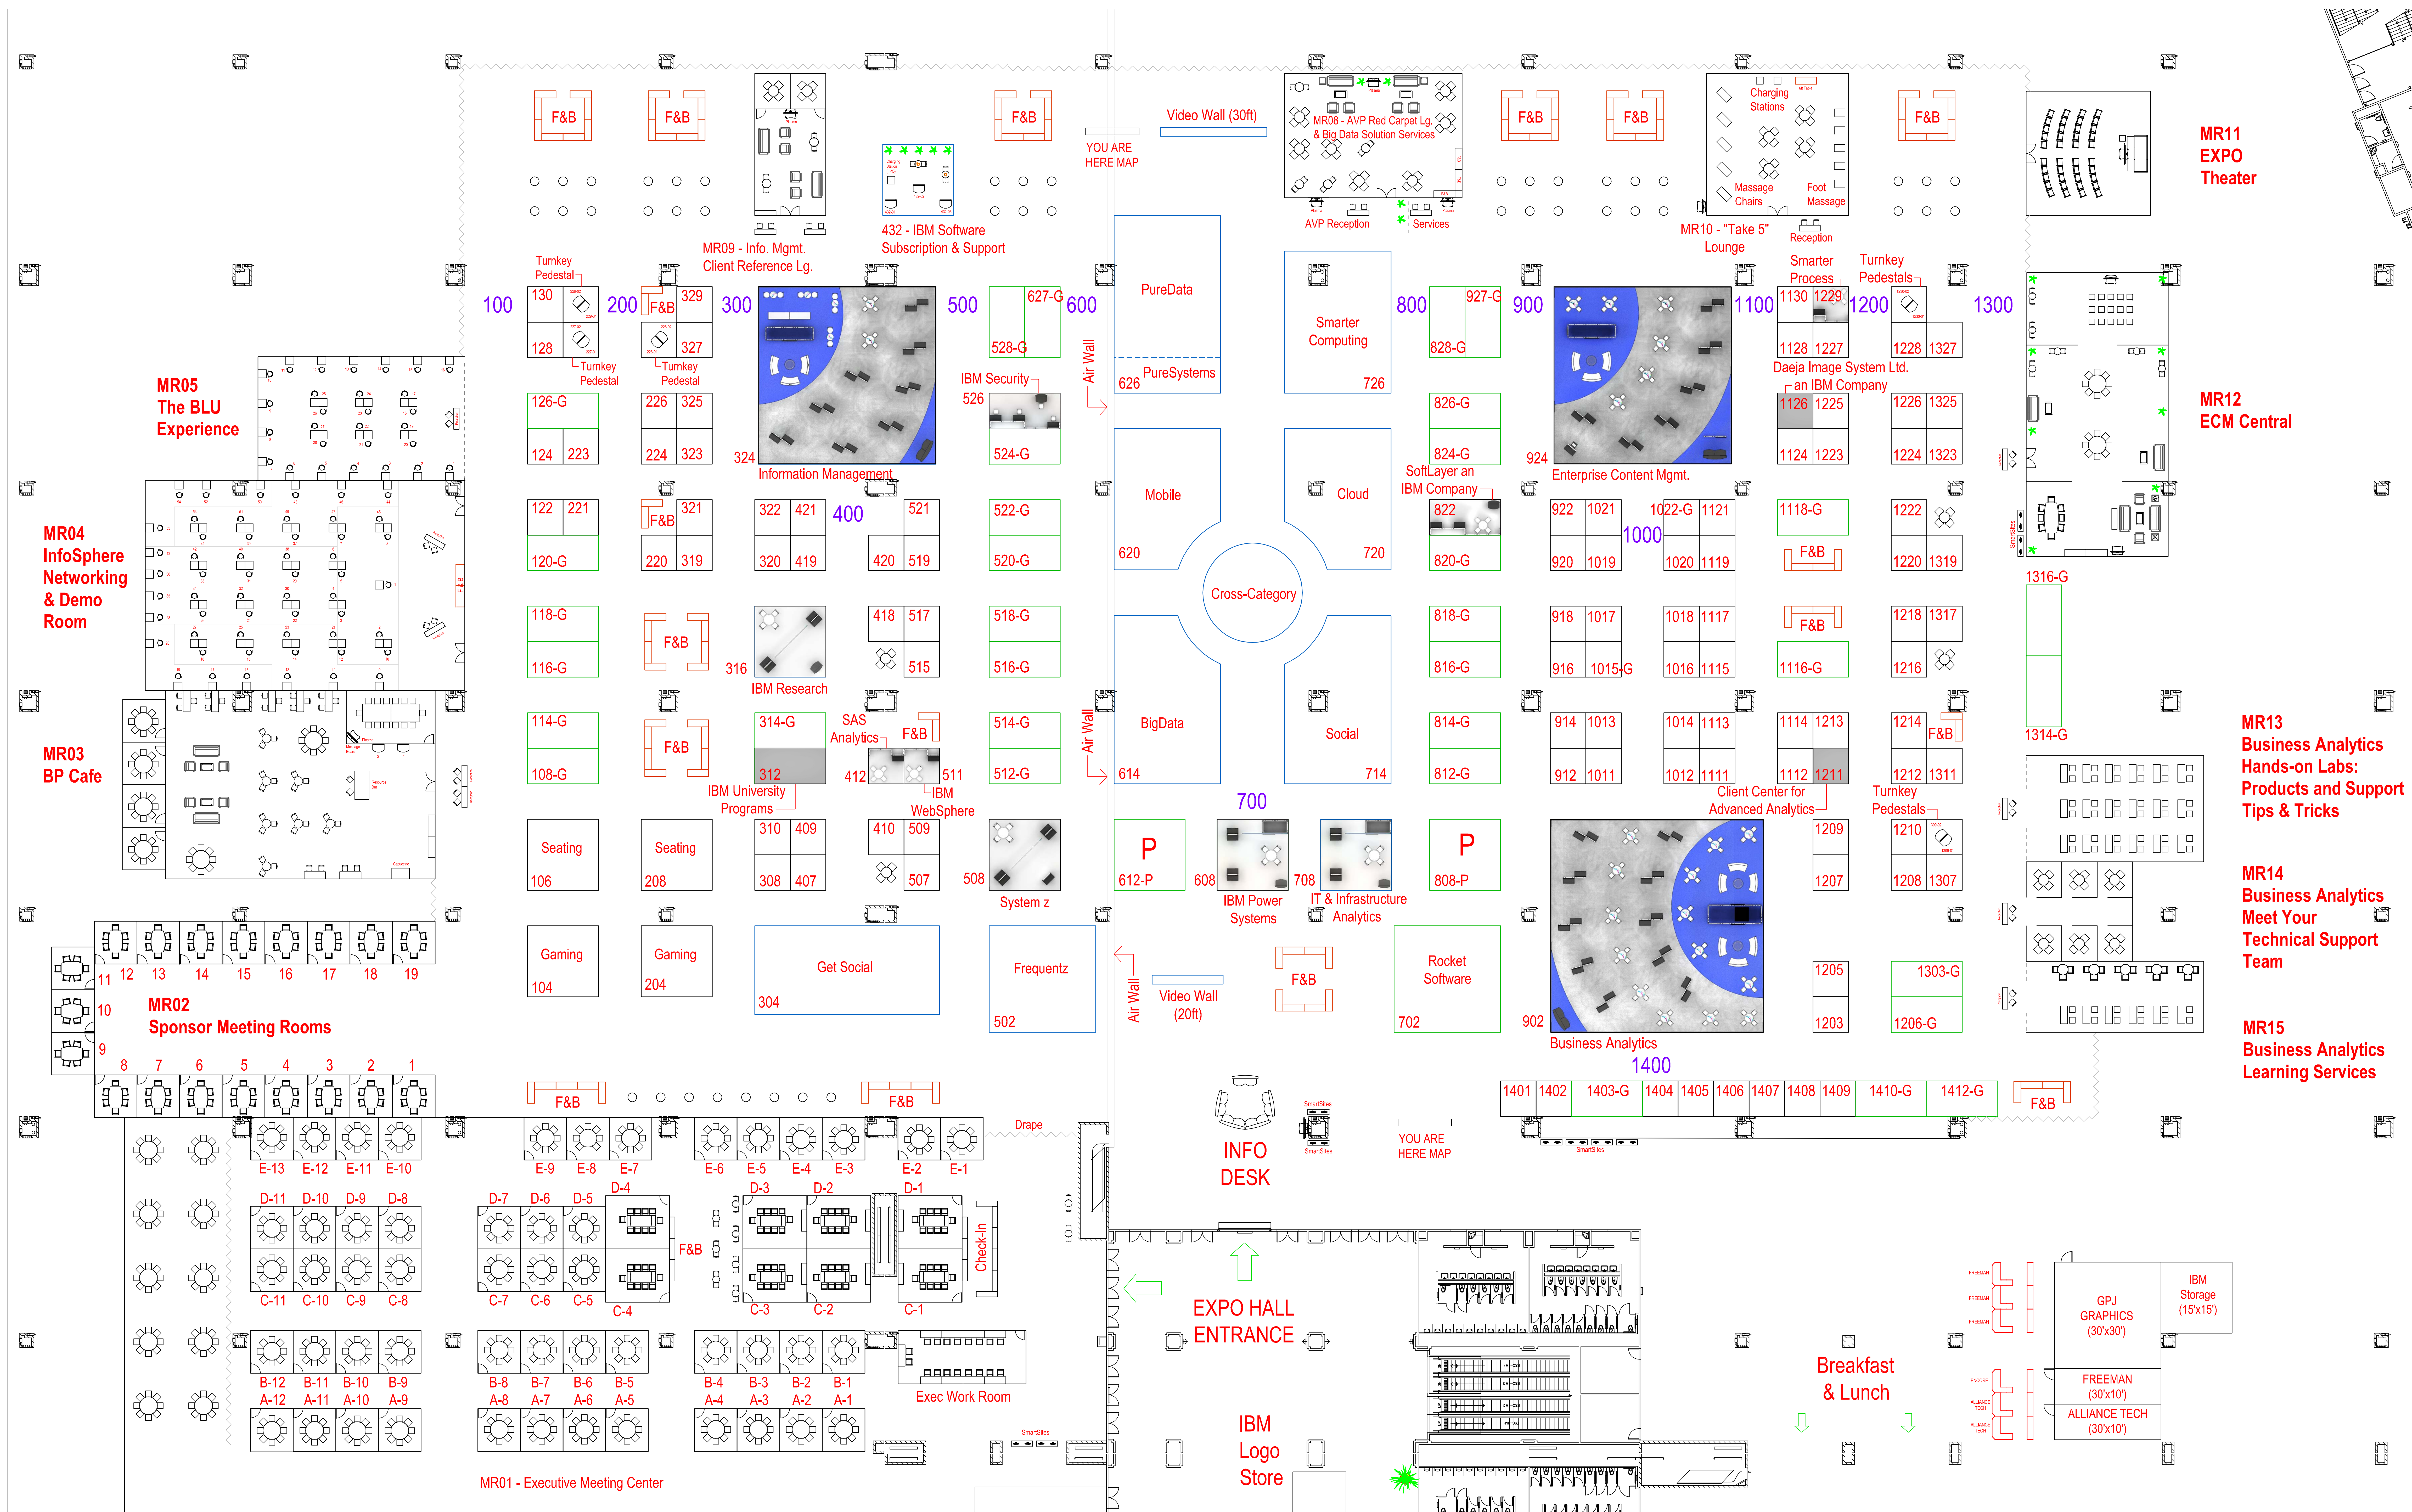

IOD 2013

EXPO HALL

- (1) Rocket Software (30'x30')
- (1) Frequentz (30'x30')
- (2) Platinums (20'x20')
- (35) Golds (10'x20')
- (110) Elite Exhibitors (10'x10')
- (10) Turnkey Peds
- (1) Theater (35' x 35')
- (1) Video Wall 20ft
- (1) Video Wall 30ft

F&B Stations:

- (4) Double Configuration
- (10) Quad Configuration
- (4) Single Configuration

MEETING ROOMS (13)

- MR01 - Exec. Mtg. Center (51) 12'x12', (8) 18'x15', (1) EWR (15'x36')
- MR02 - Sponsor Meeting Rooms (19) 12'x12'
- MR03 - BP Cafe (1) 54'x75', (4) 12'x12'
- MR04 - InfoSphere Demo Room (90'x60') (55 Demos)
- MR05 - The BLU Experience (58'x35') (28 Demos)
- MR08 - MR08 - AVP Red Carpet Lg. & Big Data Solution Services (50'x35')
- MR09 - Info. Mgmt. Client Reference Lounge (20'x40')
- MR10 - Take "5" Lounge (40'x40')
- MR11 - EXPO Theater (35'x35')
- MR12 - ECM Central (40'x80')
- MR13 - Bus. Analytics Hands-on Labs (50'x30')
- MR14 - Bus. Analytics Meet Your Tech Support Team (6) 10'x10'
- MR15 - Business Analytics Learning Services (50'x20')

IBM Booths (25)

- 304 - TBD (52'x25')
- 312 - IBM University Programs (10'x20')
- 316 - IBM Research (20'x20')
- 324 - Info. Management (50'x50')
- 412 - IBM PureSystems for SAS Analytics (10'x10')
- 432 - IBM Software Subscription & Support (20'x20')
- 508 - IBM System z Enterprise Solutions (20'x20')
- 511 - IBM WebSphere (10'x10')
- 526 - IBM Security (10'x20')
- 608 - IBM Power Systems (20'x20')
- 614 - Big Data (30'x40')
- 616 - Cross Category (28'x28')
- 620 - Mobile (30'x40')
- 626 - PureSystems (30'x10')
- 626 - PureData (30'x40')
- 708 - IT & Infrastructure Analytics (20'x20')
- 714 - Social (30'x40')
- 720 - Cloud (30'x40')
- 726 - Smarter Computing (30'x50')
- 822 - Soft Layer an IBM Company (10'x20')
- 902 - Business Analytics (60'x60')
- 924 - Enterprise Content Management (50'x50')
- 1126 - Daeja Image System Ltd. an IBM Company (10'x10')
- 1211 - IBM Client Center for Advanced Analytics (10'x10')
- 1229 - Smarter Process (10'x10')