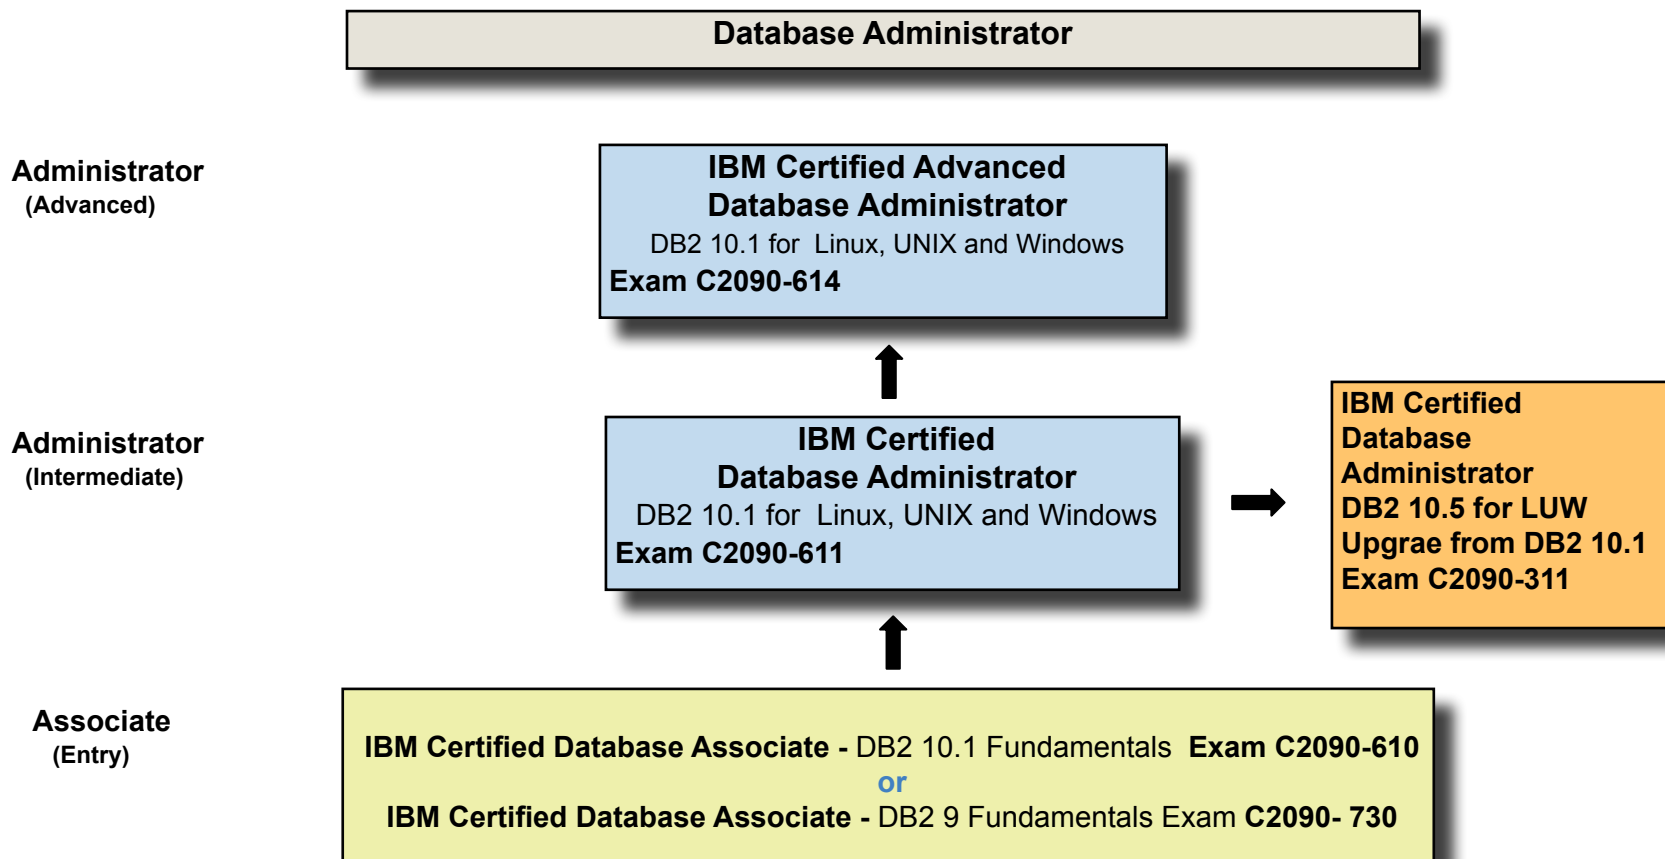

# DB2 10.1 and 10.5 for Linux, UNIX, and Windows Certification

IBM Professional Certification Program for Information Management Software

Learn more:  
[ibm.com/software/data/education/certification.html](http://ibm.com/software/data/education/certification.html)

NOTE:  
\*\* Exam C2090-311: Must take C2090-730 or C2090-610, C2090-611 and C2090-311