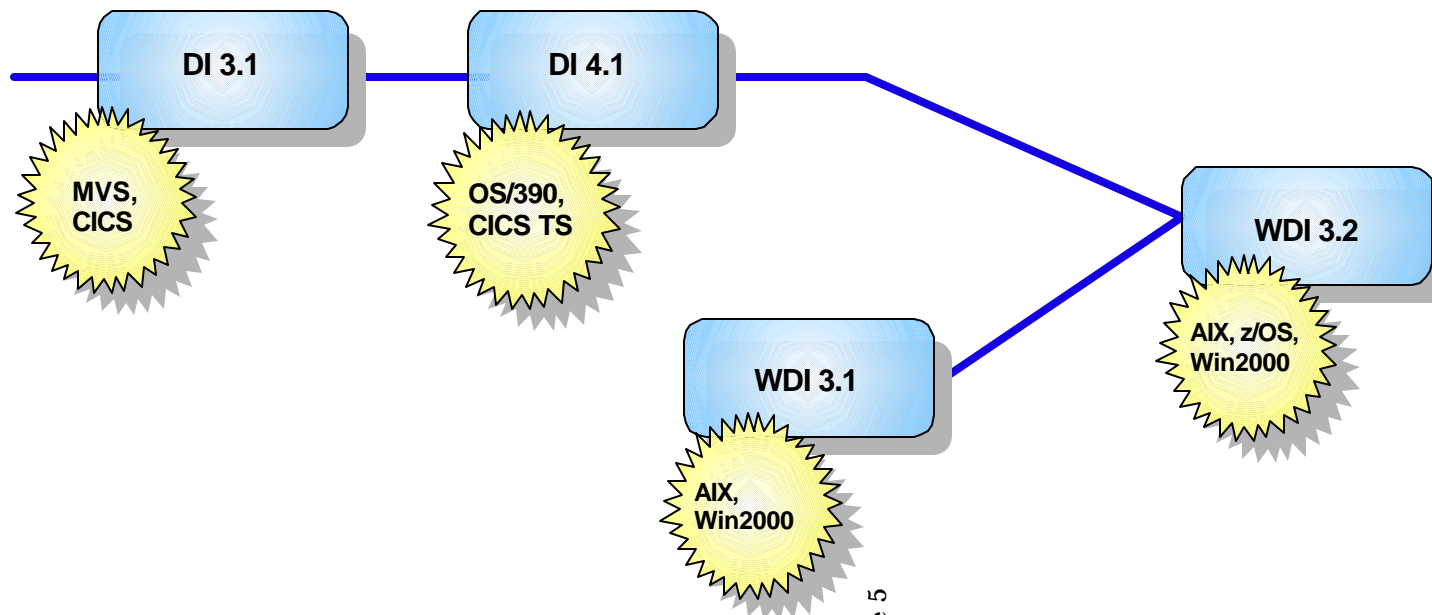

DI - Coming of Age

Title	Coming of Age
Production Number	ST:TNG 119
Original Air Date	3/14/1988
Mission Stardate	41461.2

Abstract:

- ★ "DataInterchange is "Coming of Age" here in IBM Software Group. This session will provide a quick look at the technical trends and directions for the DataInterchange product, and its position within the IBM software portfolio.."

Roadmap

★ Release Highlights

- ✎ WebSphere Data Interchange
- ✎ Migration to WDI 3.2
- ✎ Any-to-Any Mapping

WebSphere Data (space) Interchange

★ WebSphere...

- It has been a busy year 2002
 - ✍ Moved the Development Lab for DI from IGS to Software Group
 - ✍ Announced first WebSphere branded DI product - April
 - Created the AIX and Win2000 versions of DI 3.1 - released as WDI 3.1
 - ✍ Announced second WebSphere branded DI product - October
 - Converged the product family under the WebSphere Brand
 - WDI 3.2 released on all platforms supported by DI 4.1 and WDI 3.1
 - ▶ AIX, Win2000, z/OS

Page 5

Migration

★ Existing DI product portfolio

- DI 1.5 and DI 2.1
 - ✦ WfS in Jan 2001
- DI 3.1
- DI 4.1

★ Existing WDI Portfolio

- WDI 3.1 (AIX, WIN2000)
- WDI 3.2 (AIX, WIN2000, z/OS)

★ Migrate to WDI 3.2