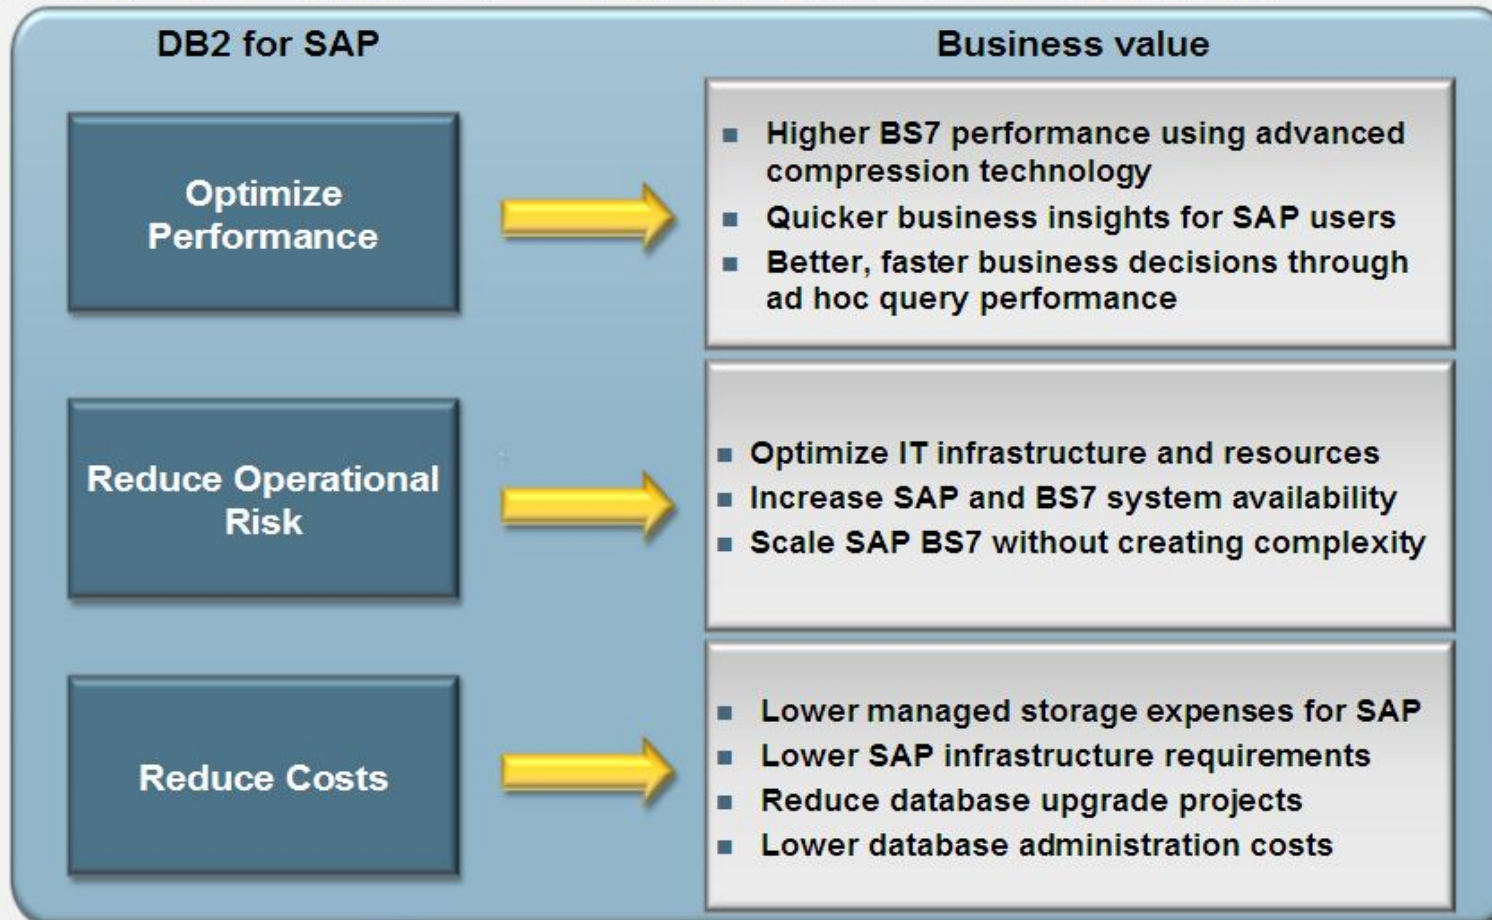

SAP Business Suite with IBM DB2

Value to the Customer – C level and Line of Business