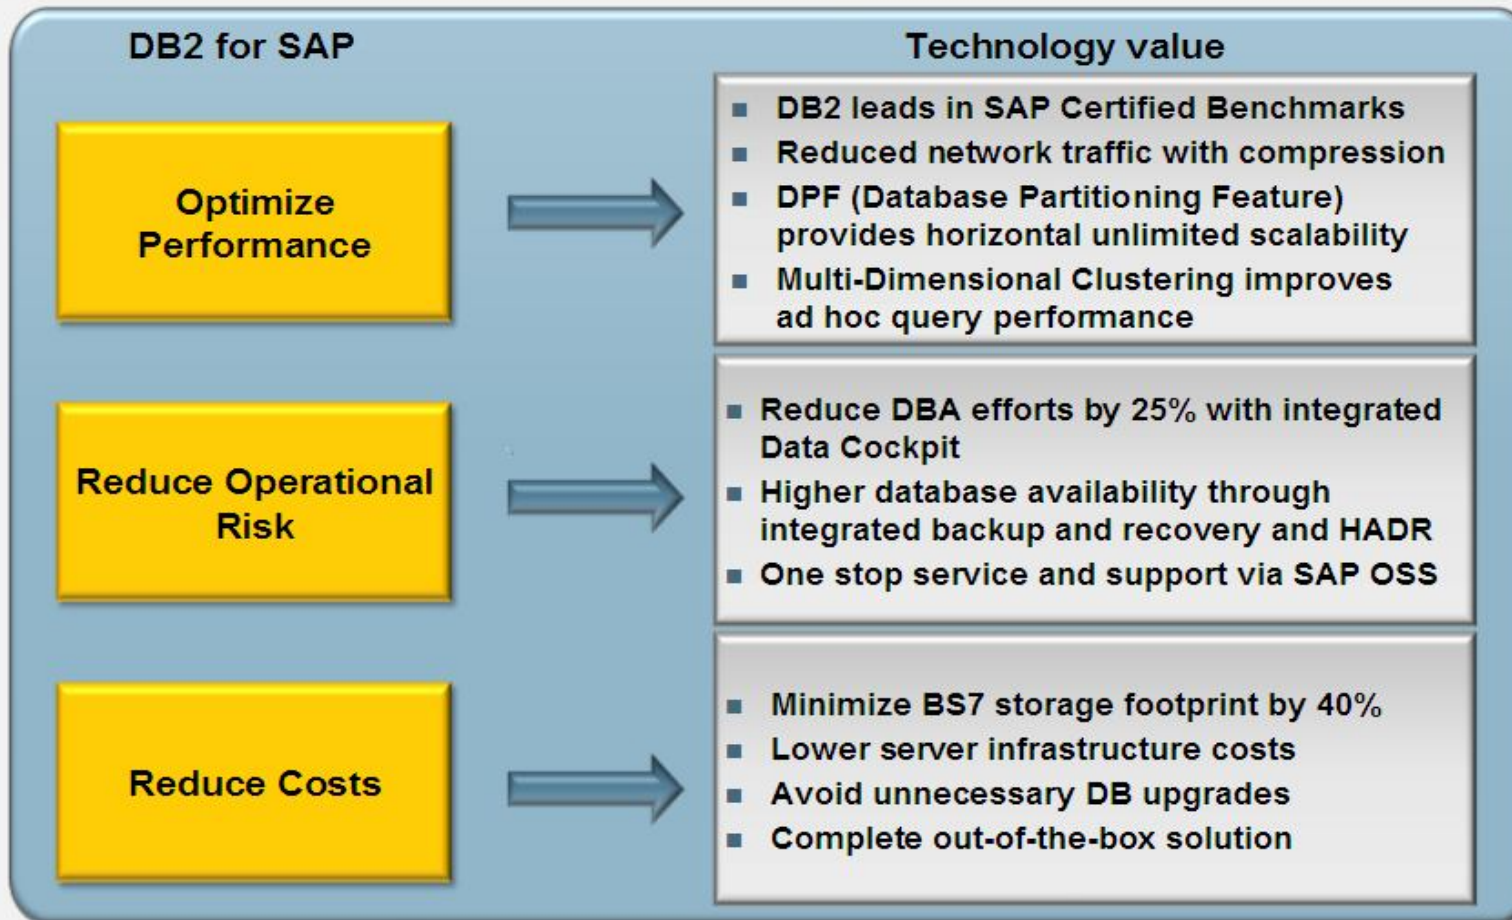

SAP Business Suite with IBM DB2

Value to the Customer – Technology team