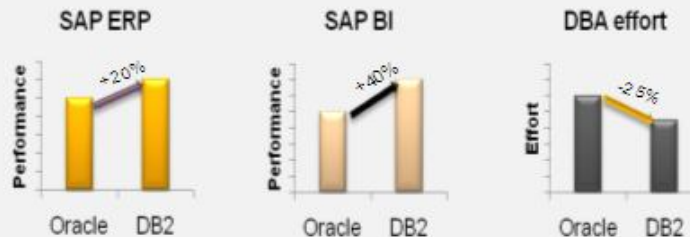

SAP Business Suite with IBM DB2

What does DB2 deliver?

Lowers infrastructure costs and improves performance.

20% better performance - same hardware for SAP ERP compared to Oracle

40% better performance - same hardware for SAP BI compared to Oracle

25% less DBA effort due to seamless integration with SAP via DBA Cockpit

Over 100 SAP customers have migrated to DB2 in the last 12 months with a 100% success rate.