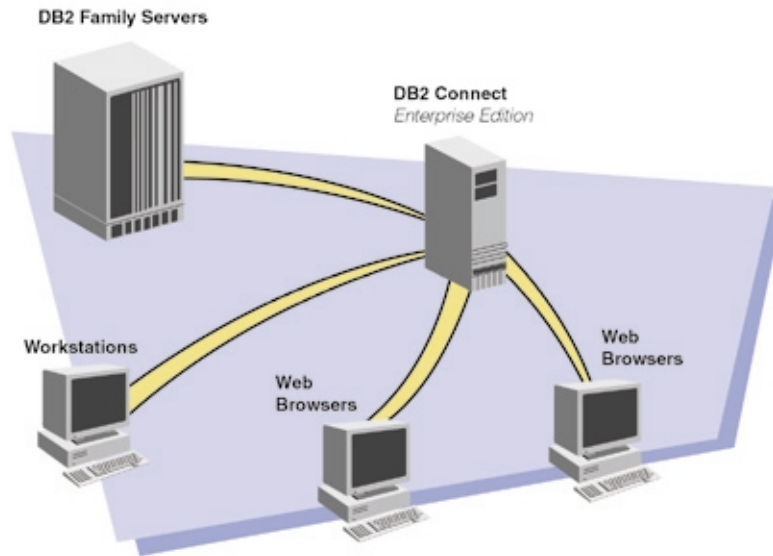

DB2 Connect

. IBM

ADO, ODBC, OLE DB, DB2 CLI, JDBC,
SQLJ SQL
API

SQL

DB2

ADO, ODBC, DB2 CLI JDBC
SQL

SQL

ADO, ODBC, DB2 CLI JDBC

DB2 Connect

SQL

WLM(Workload Manager)

DB2 for OS/390

DB2 for OS/390

GUI Control Center

Windows NT Windows 2000

Kerberos Microsoft Active
Directory

ID

IPSec SSI

DB2 Connect

. DB2 Connect

가

Java

Microsoft Active Server Pages

NET

Allaire ColdFusion

Microsoft Transaction Server(MTS)

COM+

JTA(Java Transaction API)

DB2 Connect Enterprise Edition

DB2