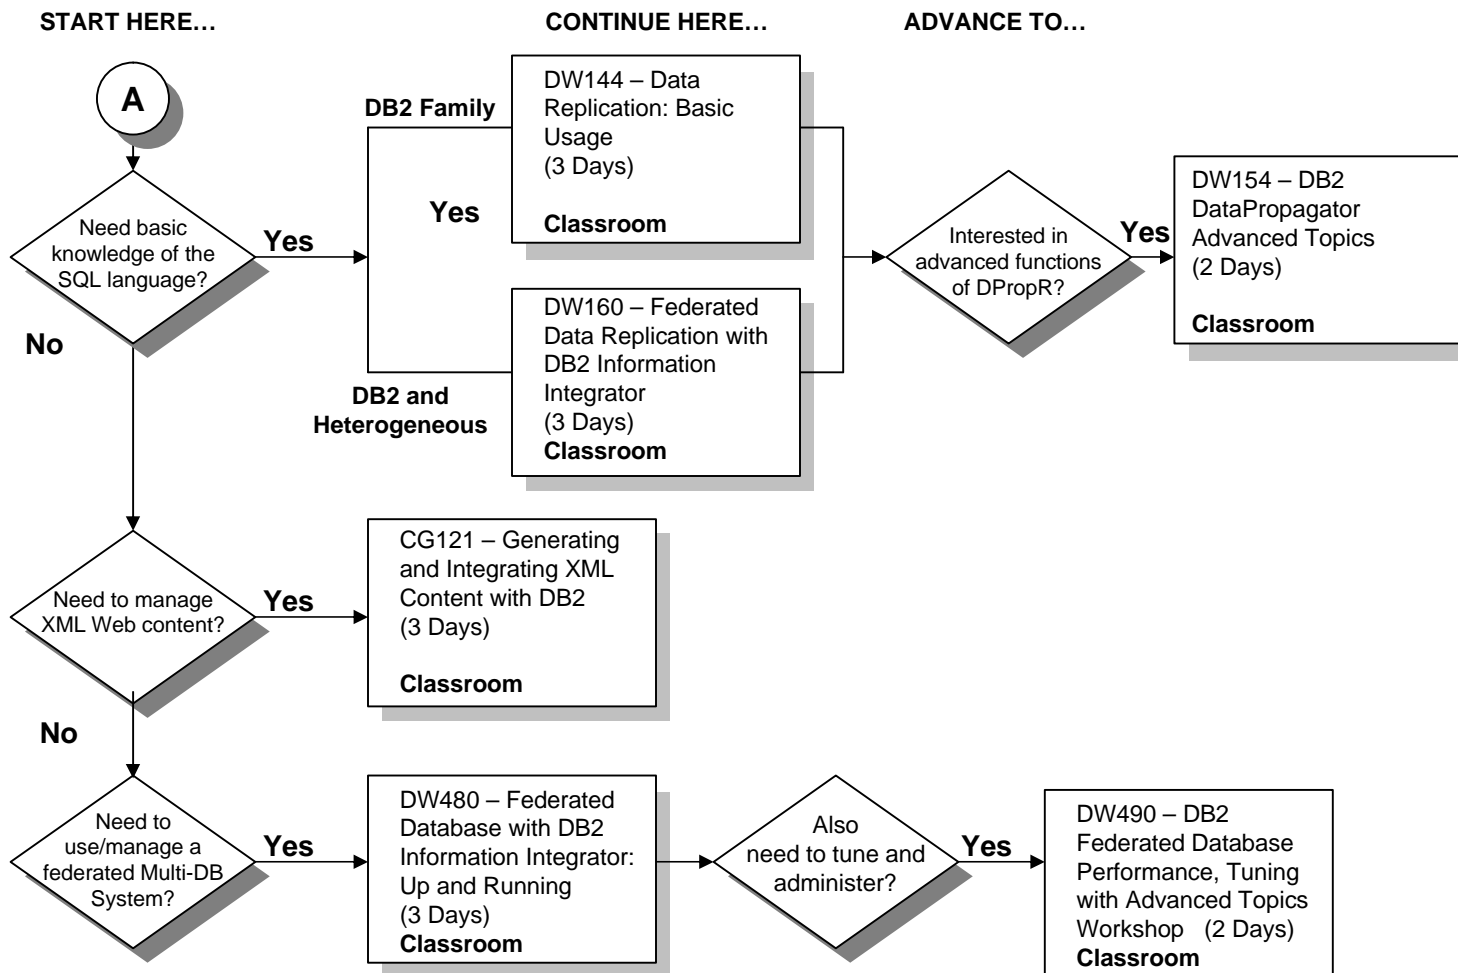

Information Integration Offering – Overview

<http://www-306.ibm.com/services/learning/ites.wss/us/en?pageType=page&contentID=a0000457>

Information Integration Offering – Middleware Track

<http://www-306.ibm.com/services/learning/ites.wss/us/en?pageType=page&contentID=a0000455>

*DVL – Digital Video Library IBM IT Education Services

Information Integration Offering – Distributed Database DB2 Connect

<http://www-306.ibm.com/services/learning/ites.wss/us/en?pageType=page&contentID=a0000456>