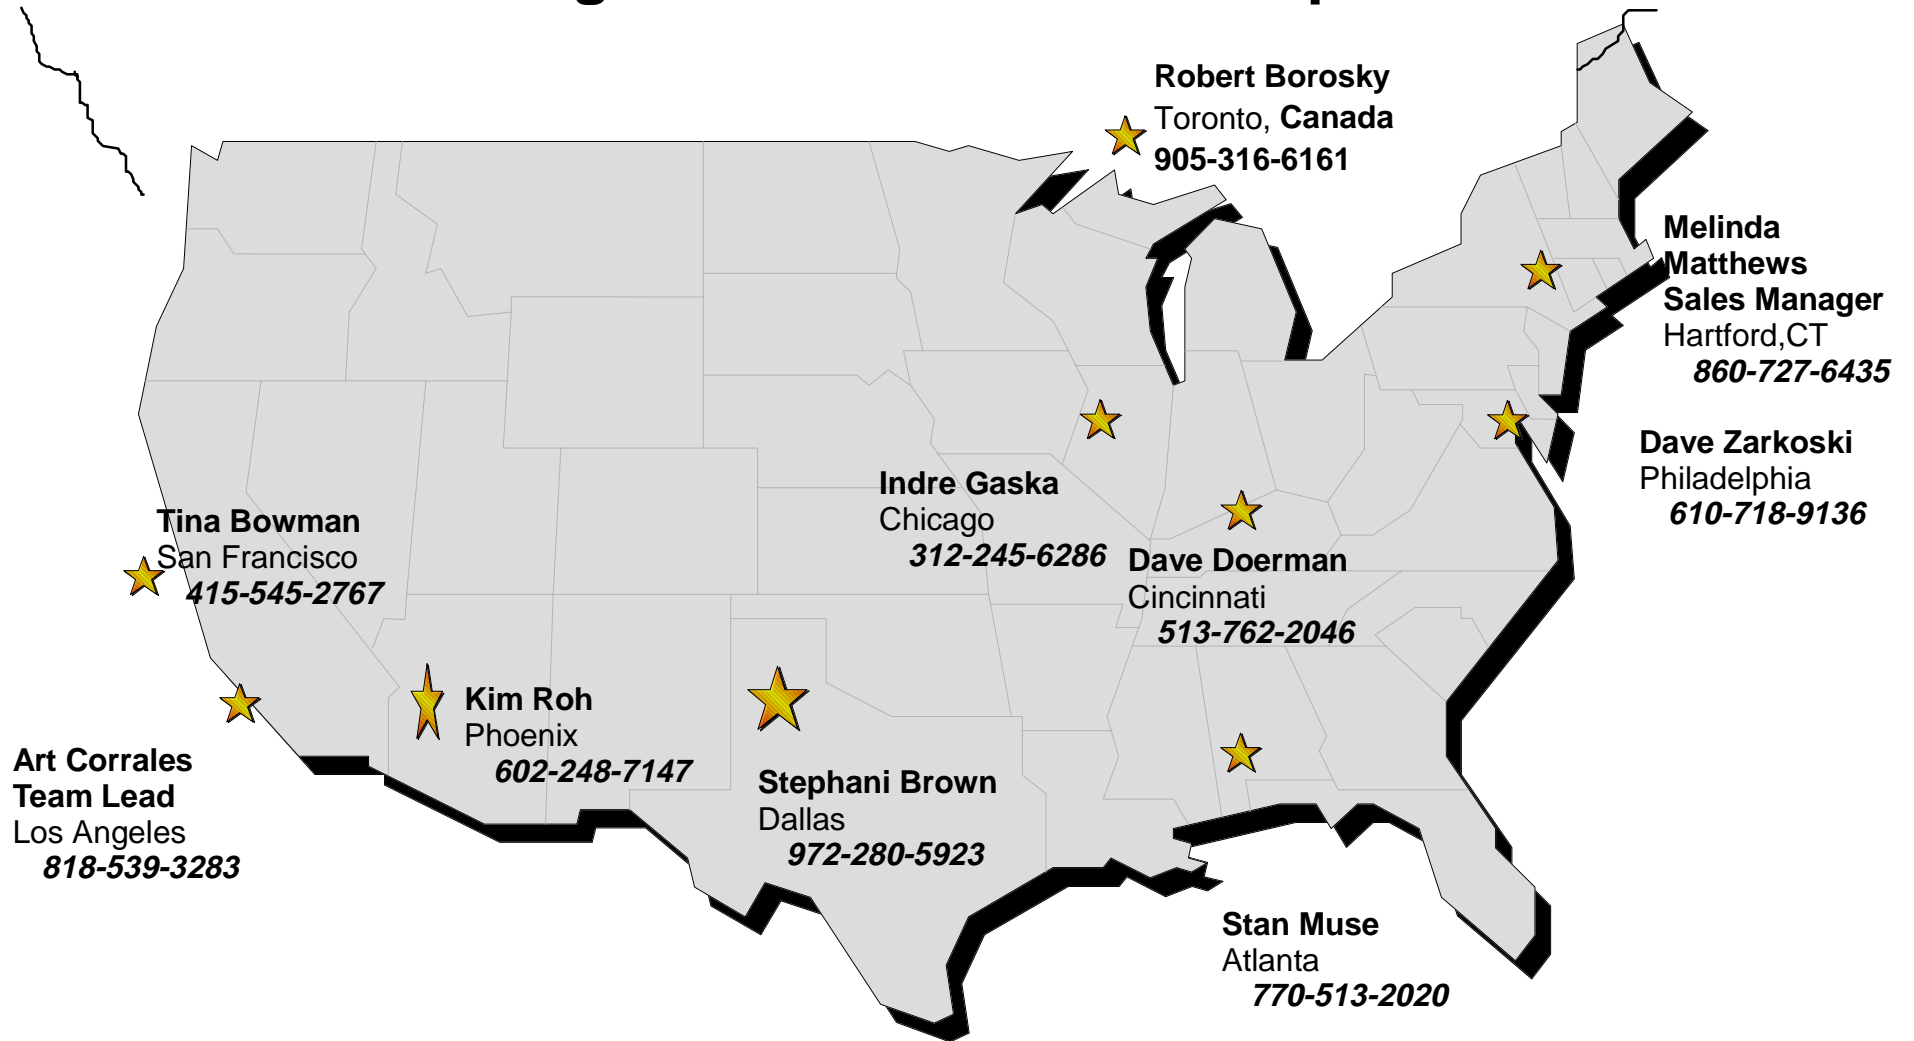

Data Management Channel Sales Specialist

[Cathy Billingsley](#): Content Management Sales Lead: 636-469-4180

[Robert Felder](#): Content Management- Keylinkr (VAD)

[Tina Cleveland](#): Content Management- Savior (VAD)

[Jerry Cooper](#): Business Intelligence (VADs)