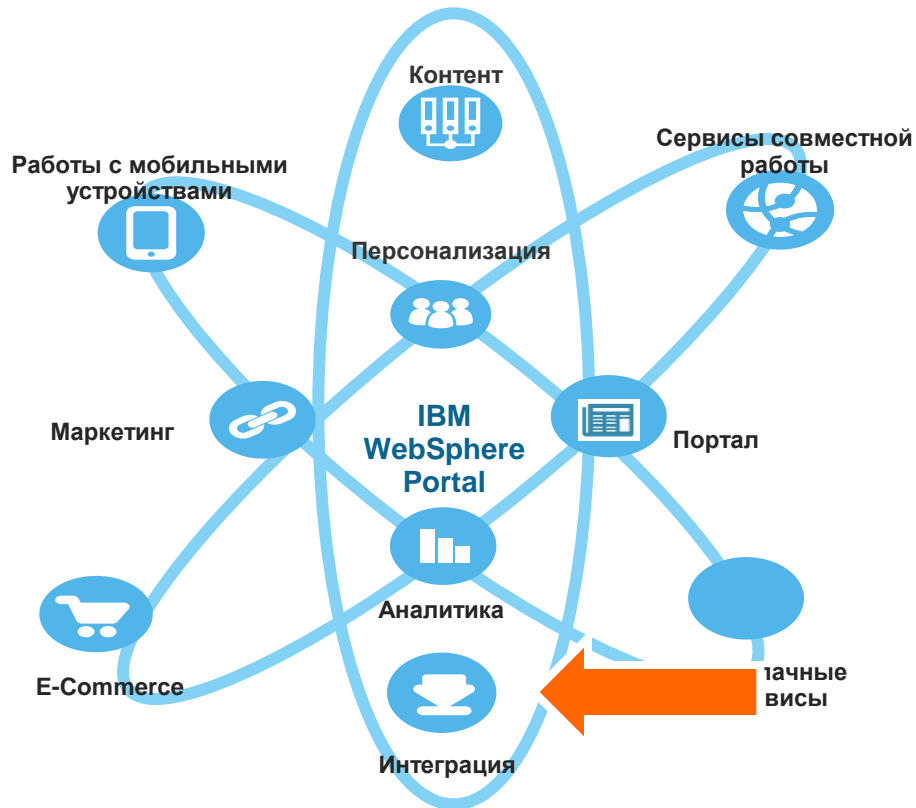

**IBM WebSphere Portal**

## Управление ФАЙЛАМИ

Обменивайтесь файлами без прикрепления к письмам электронной почты:

- Тэги, комментарии и рейтинги файлов
- Настройка прав доступа
- Кто с кем обменялся файлом, кто и когда скачал
- Управление версиями
- Личные или общие папки

The screenshot displays the BusinessConnect file management interface. At the top, there is a navigation bar with links for 'Lotus Connections', 'Home', 'Profiles', 'Communities', and 'Apps'. The user 'Jasmine Haj' is logged in, with links for 'Settings', 'Help', and 'Log Out'. The main content area shows a file named 'Customer Presentation - Project Zeus.odp' which is public and was updated on Oct 27 by 1 person. It has a tag 'customer-ready'. Below the file name are buttons for 'Upload New Version', 'Share', 'Add to Folders', and 'More Actions'. A description box indicates the file has no description and is 13 KB (26 KB including all versions). Below this is a 'Comments (2)' section with tabs for 'About this File', 'Folders', 'Sharing', and 'Versions (2)'. Two comments are visible: one from Dan Msaawa on Sep 29 (version 1) thanking Jasmine for posting the presentation, and another from Heather Reeds on Sep 30 (version 1) stating the presentation will be helpful for another customer. At the bottom of the interface, there is a footer with links for 'Home', 'Demo', 'Help', 'IBM Lotus Support Forums', 'Server Metrics', 'About', 'IBM Lotus Connections on ibm.com', and 'Submit Feedback'.

## Платформа IBM WebSphere Portal