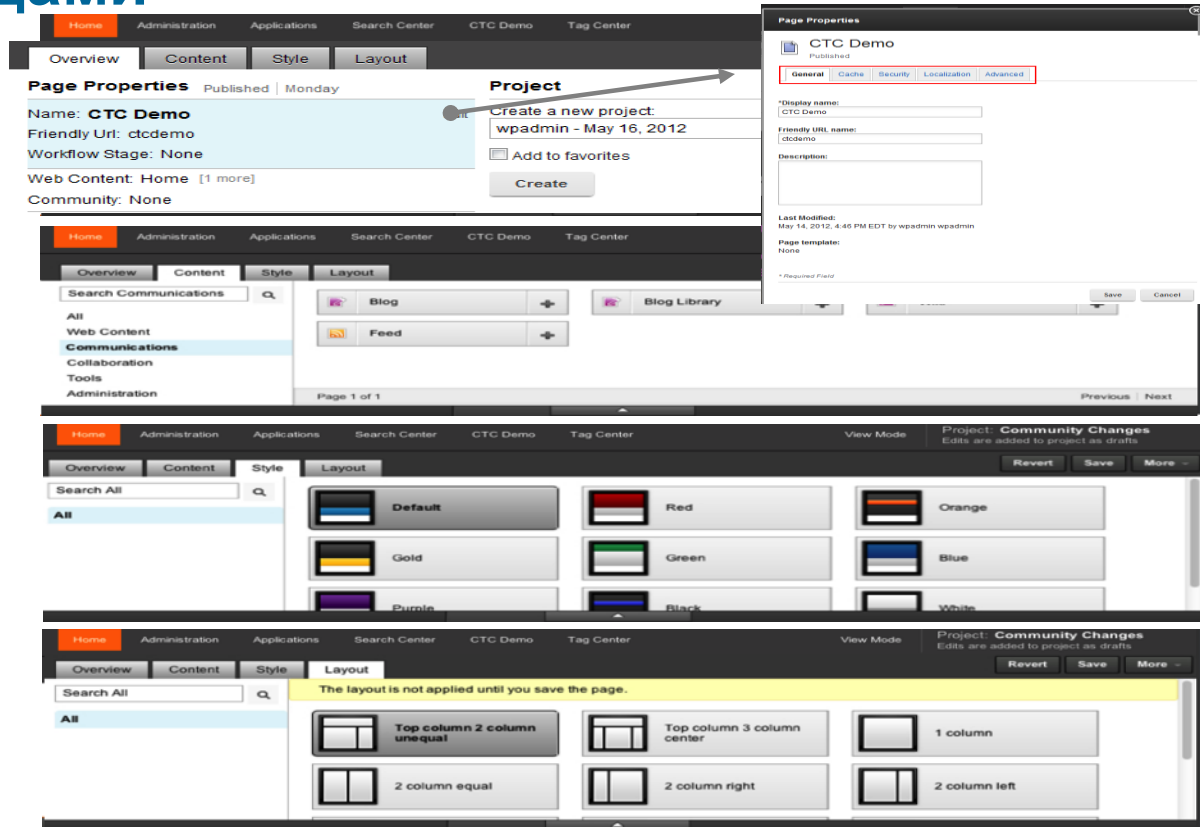

Управление страницами

- Контекстное редактирование свойств
- Перетаскивание виджетов и контента
- Выбор и редактирование стилей
- Быстрое изменение макета страницы