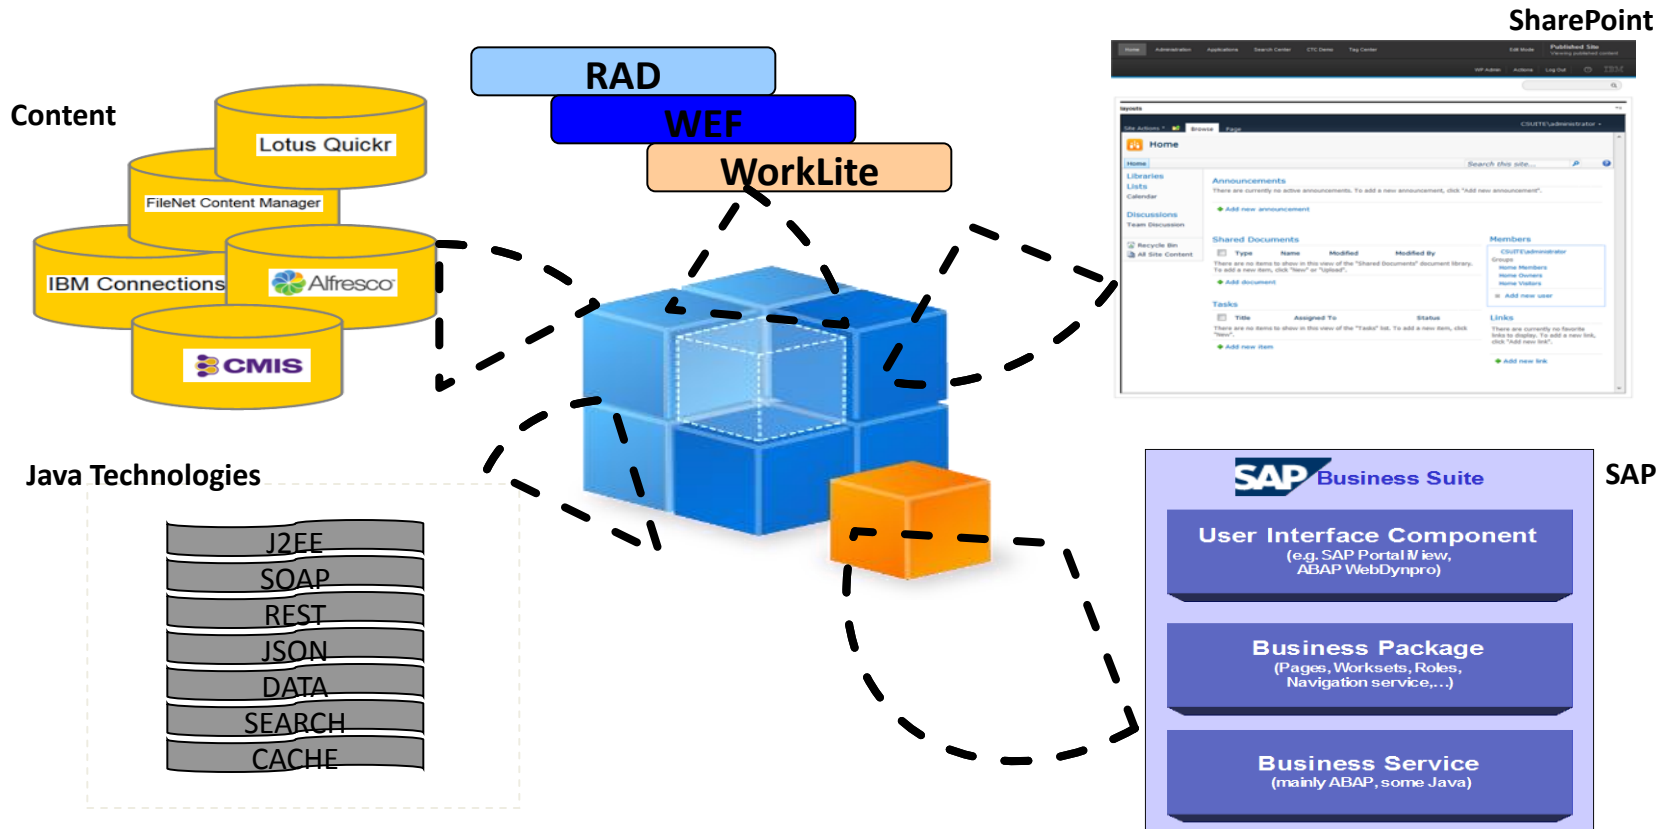

The screenshot displays the BusinessConnect file management interface. At the top, there is a navigation bar with links for 'Lotus Connections', 'Home', 'Profiles', 'Communities', and 'Apps'. The user 'Jasmine Haj' is logged in, with links for 'Settings', 'Help', and 'Log Out'. The main content area shows a file named 'Customer Presentation - Project Zeus.odp' which is public and was updated on Oct 27 by 1 person. It has a tag 'customer-ready'. Below the file name are buttons for 'Upload New Version', 'Share', 'Add to Folders', and 'More Actions'. A description box indicates the file has no description and is 13 KB (26 KB including all versions). Below this is a 'Comments (2)' section with tabs for 'About this File', 'Folders', 'Sharing', and 'Versions (2)'. Two comments are visible: one from Dan Msaawa on Sep 29 (version 1) thanking Jasmine for posting the presentation, and another from Heather Reeds on Sep 30 (version 1) stating the presentation will be helpful for another customer. At the bottom of the interface, there is a footer with links for 'Home', 'Demo', 'Help', 'IBM Lotus Support Forums', 'Server Metrics', 'About', 'IBM Lotus Connections on ibm.com', and 'Submit Feedback'.

## Платформа IBM WebSphere Portal

## Агрегация и интеграция контента

Приложения

Управление контентом

Cloud

Совместная работа

Популярные приложения

# Использование предустановленных интеграционных компонентов