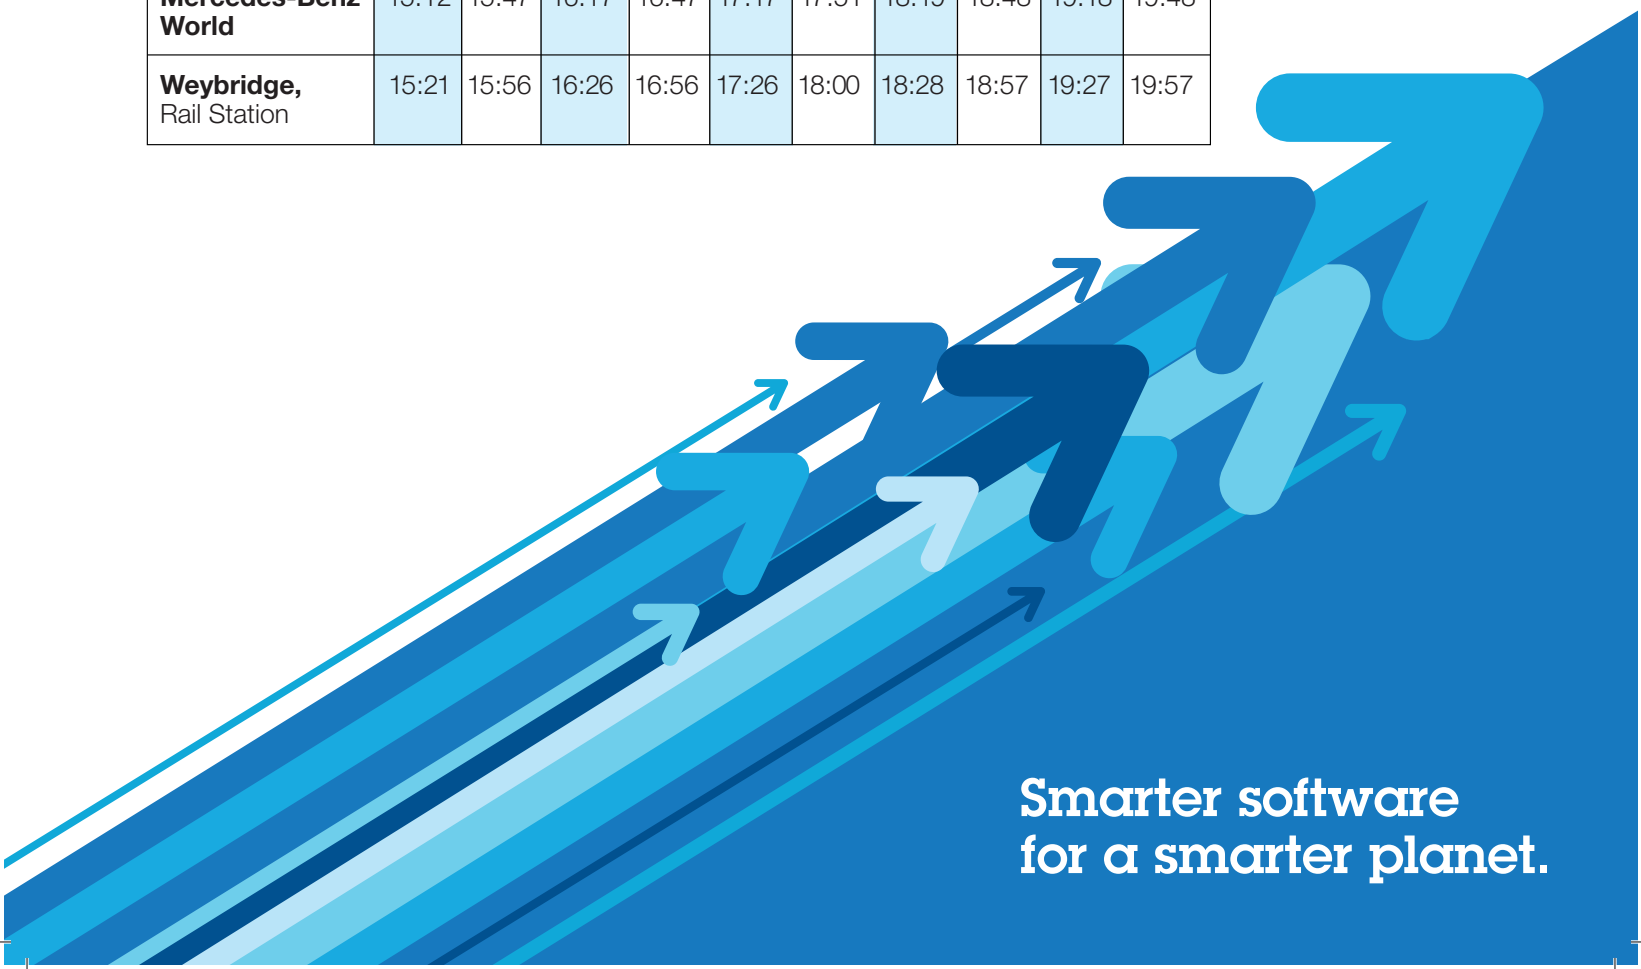

IBM Software

Integrate2010

Optimise and Perform for Smarter Business Outcomes

BUS TICKET

Weybridge Rail Station – Mercedes-Benz World

Mercedes-Benz World – Weybridge Rail Station

Valid on 19th October 2010 for a **single journey** on **service 436** between Weybridge Station and Mercedes-Benz World. Please hand this ticket to the driver when boarding in exchange for a single ticket.

Ticket value - £1.00 per single journey

Please print two copies to ensure travel to and from Mercedes-Benz World.

Service 436 Bus Times

Outward

Weybridge, Rail Station	07:09	07:27	07:59	08:39	09:04	09:34	Then at these mins. Past each hour	04	34	Until	13:04	13:34	14:04
Mercedes-Benz World	07:18	07:36	08:08	08:48	09:13	09:43		13	43		13:13	13:43	14:13

Return

Mercedes-Benz World	15:12	15:47	16:17	16:47	17:17	17:51	18:19	18:48	19:18	19:48
Weybridge, Rail Station	15:21	15:56	16:26	16:56	17:26	18:00	18:28	18:57	19:27	19:57

Smarter software
for a smarter planet.