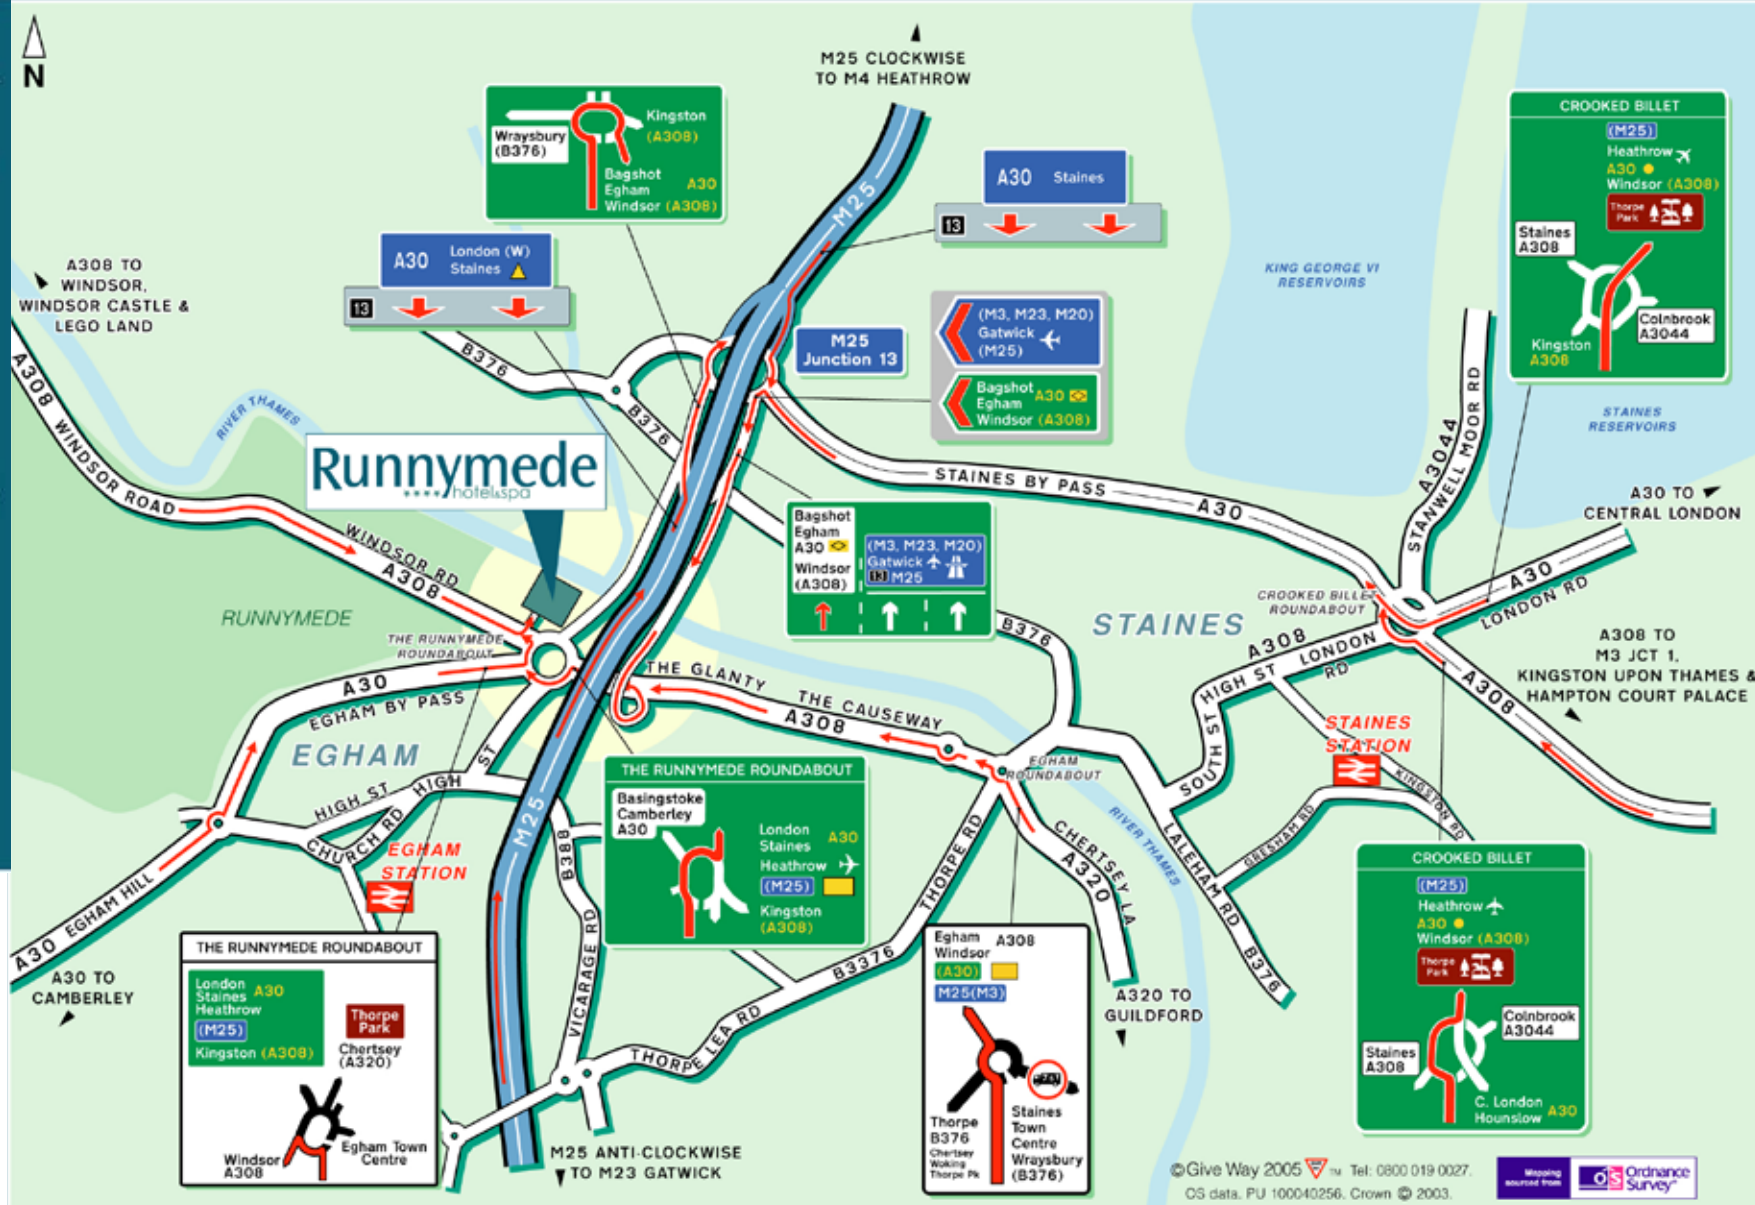

Public Transport

By Rail, Egham Station.

Approximately 5 minutes taxi ride away.

For information on train operators and times phone National Rail Enquiries on 0845 7484950.

By Underground, Hatton Cross Station.

(Piccadilly Line) Approximately 15 minutes taxi ride away.

By Air, London Heathrow Airport.

Approximately 15 minutes drive away.

London Gatwick Airport.
Approximately 45 minutes drive away.

Runnymede

**** hotelspa