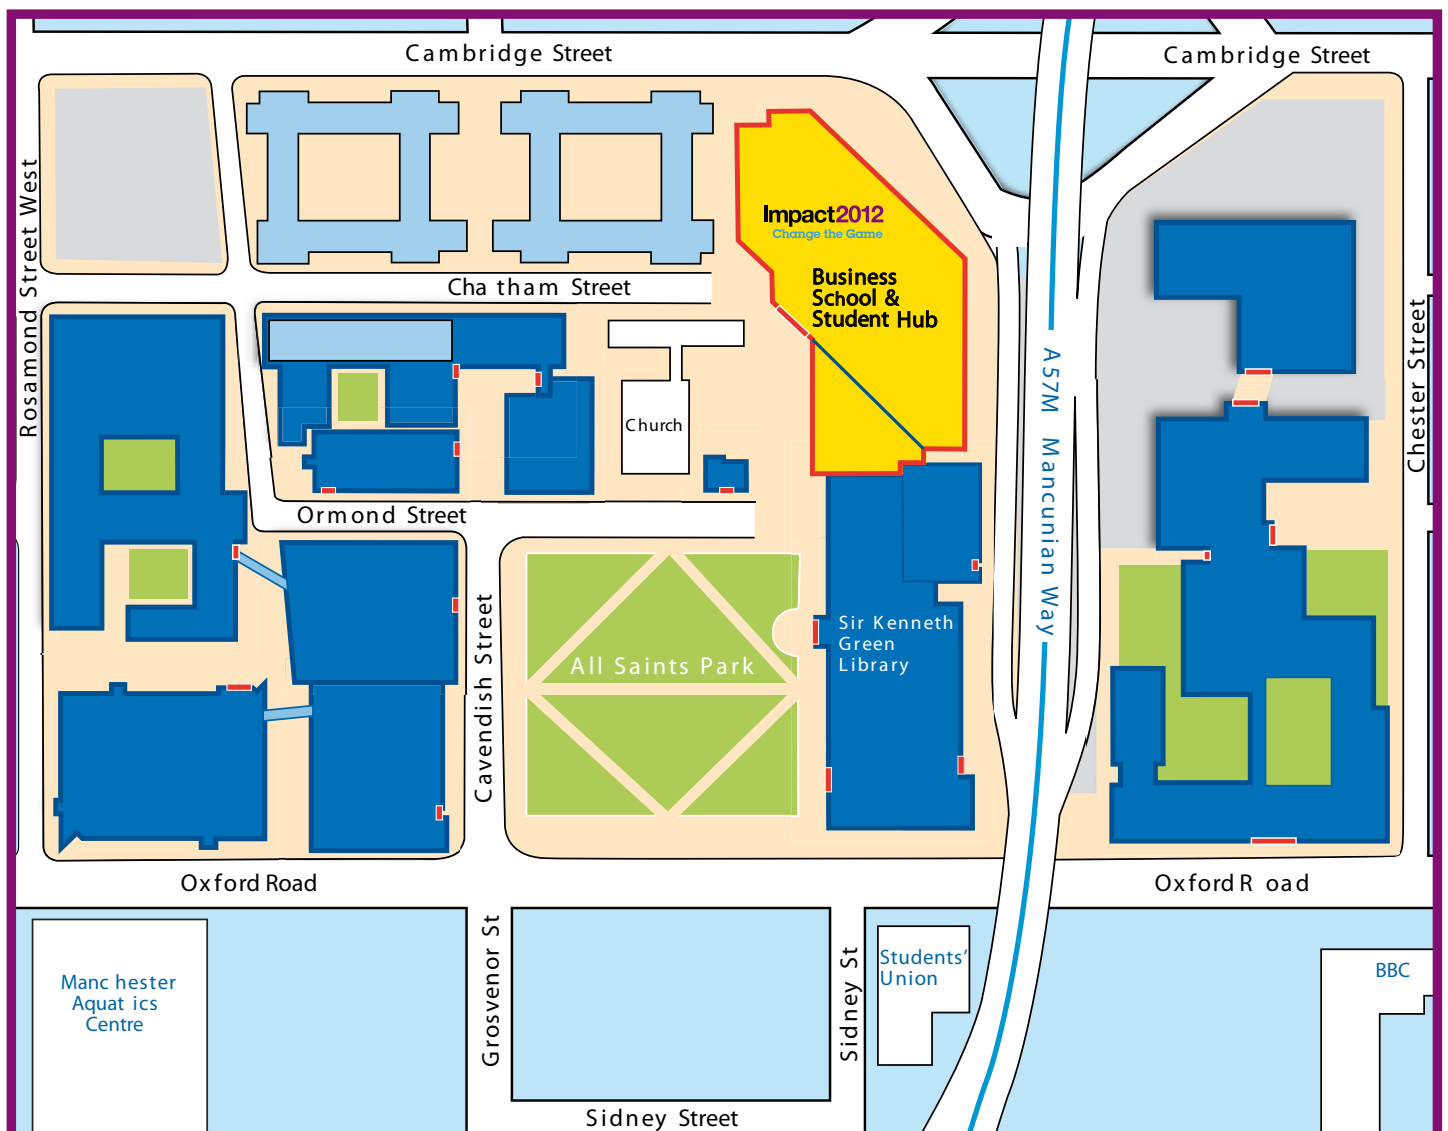

All Saints Campus

Address:

Manchester Metropolitan University,
The Business School,
All Saints Campus,
Oxford Road,
Manchester,
M15 6BH

Reception tel: + 44 (0)161 247 1324